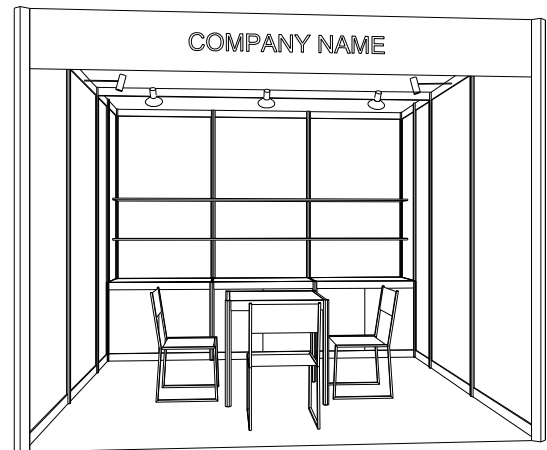

### 3M x 3M Standard Accessories Booth 三米乘三米標準飾品展台

13W LED LAMP  
LONGARMED SPOTLIGHT (YELLOW LIGHT)  
13瓦特LED燈膽長臂射燈 (黃光)

PLAN  
平面圖

PERSPECTIVE  
透視圖

ELEVATION  
正面圖

BOOTH SPECIFICATIONS 攤位規格		QTY.
LC	1000W x 500D x 750H CABINET 有鎖儲物櫃	3
FS	3000W x 300D WOODEN DISPLAY SHELF 3000W X 300D 陳列架	2
▽	13W LED LAMP SPOTLIGHT (YELLOW LIGHT) 13瓦特LED燈膽短臂射燈 (黃光)	3
⊙	13W LED LAMP LONGARMED SPOTLIGHT (YELLOW LIGHT) 13瓦特LED燈膽長臂射燈 (黃光)	2
TA	700W x 700D x 750H MEETING TABLE 會議桌 (正方檯)	1
CH	BLACK LEATHER CHAIR 黑皮椅	3
---	CEILING BEAM 天花樑	3M
	RUBBISH BIN & CARPET (9sqm.) 廢紙箱及地毯	