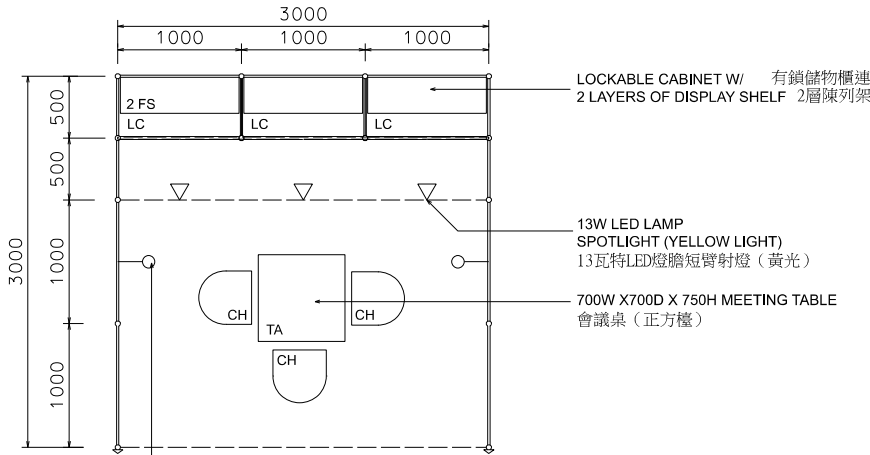

### 3M x 3M Standard Accessories Booth 三米乘三米標準飾品展台

13W LED LAMP  
LONGARMED SPOTLIGHT (YELLOW LIGHT)  
13瓦特LED燈膽長臂射燈 (黃光)

PLAN  
平面圖

PERSPECTIVE  
透視圖

ELEVATION  
正面圖

BOOTH SPECIFICATIONS 攤位規格		QTY.
LC	1000W x 500D x 750H CABINET 有鎖儲物櫃	3
FS	3000W x 300D WOODEN DISPLAY SHELF 3000W X 300D 陳列架	2
▽	13W LED LAMP SPOTLIGHT (YELLOW LIGHT) 13瓦特LED燈膽短臂射燈 (黃光)	3
⊙	13W LED LAMP LONGARMED SPOTLIGHT (YELLOW LIGHT) 13瓦特LED燈膽長臂射燈 (黃光)	2
TA	700W x 700D x 750H MEETING TABLE 會議桌 (正方檯)	1
CH	BLACK LEATHER CHAIR 黑皮椅	3
---	CEILING BEAM 天花樑	3M
	RUBBISH BIN & CARPET (9sqm.) 廢紙箱及地毯	