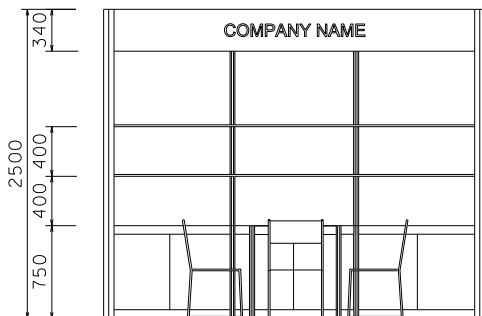

### 3M x 3M Standard Accessories Booth 三米乘三米標準飾品展台

13W LED LAMP  
LONGARMED SPOTLIGHT (YELLOW LIGHT)  
13瓦特LED燈膽長臂射燈 (黃光)

PLAN  
平面圖

PERSPECTIVE  
透視圖

ELEVATION  
正面圖

BOOTH SPECIFICATIONS 攤位規格		QTY.
LC	1000W x 500D x 750H CABINET 有鎖儲物櫃	3
FS	3000W x 300D WOODEN DISPLAY SHELF 3000W X 300D 陳列架	2
▽	13W LED LAMP SPOTLIGHT (YELLOW LIGHT) 13瓦特LED燈膽短臂射燈 (黃光)	3
⊙	13W LED LAMP LONGARMED SPOTLIGHT (YELLOW LIGHT) 13瓦特LED燈膽長臂射燈 (黃光)	2
TA	700W x 700D x 750H MEETING TABLE 會議桌 (正方檯)	1
CH	BLACK LEATHER CHAIR 黑皮椅	3
---	CEILING BEAM 天花樑	3M
	RUBBISH BIN & CARPET (9sqm.) 廢紙箱及地毯	