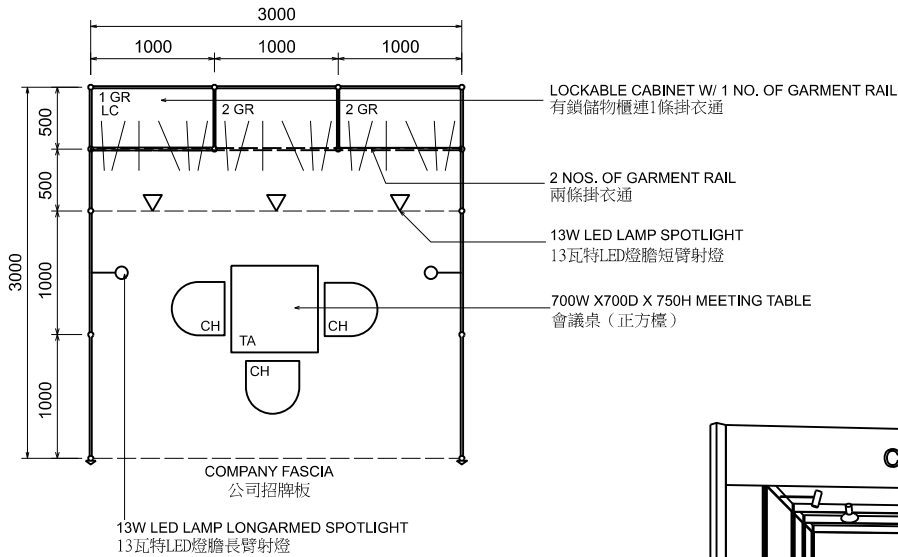

3M x 3M Standard Garment Booth 三米乘三米標準成衣展台

PLAN
平面圖

PERSPECTIVE
透視圖

ELEVATION
正面圖

BOOTH SPECIFICATIONS 攤位規格		QTY.
	1000W x 500D x 750H CABINET 有鎖儲物櫃	1
	GARMENT RAIL 掛衣通	5
	13W LED LAMP SPOTLIGHT (YELLOW LIGHT) 13瓦特LED燈膽短臂射燈 (黃光)	3
	13W LED LAMP LONGARMED SPOTLIGHT (YELLOW LIGHT) 13瓦特LED燈膽長臂射燈 (黃光)	2
	700W x 700D x 750H MEETING TABLE 會議桌 (正方檯)	1
	BLACK LEATHER CHAIR 黑皮椅	3
	CEILING BEAM 天花樑	3M
	RUBBISH BIN & CARPET (9sqm.) 廢紙箱及地毯	