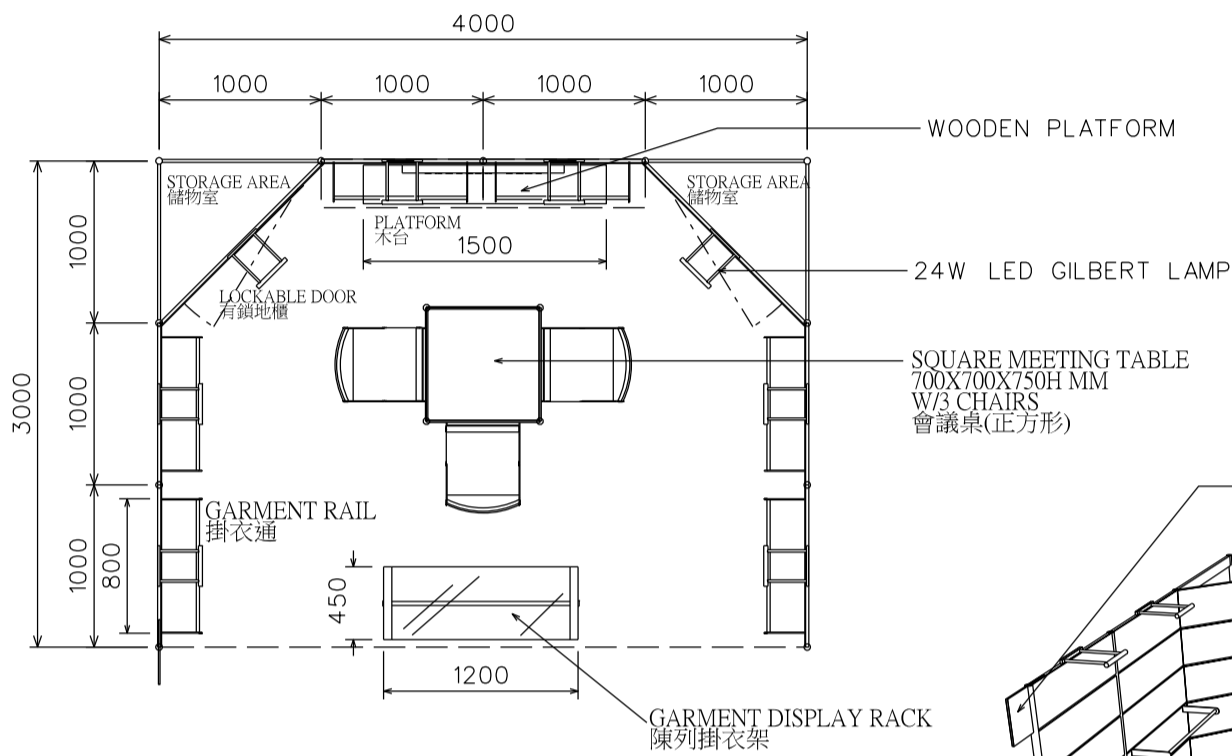

4M x 3M Boutique Booth

四米乘三米時尚展台

PLAN
平面圖

PERSPECTIVE
透視圖

ELEVATION
正面圖

BOOTH SPECIFICATIONS		QTY.
	1500W X 240D X 240H WOODEN PLATFORM	1
	800W x 300D WOODEN DISPLAY SHELF	2
	0.8mL GARMENT RAIL	10
	1LED X 450D X 1000H GARMENT DISPLAY RACK	1
	24W LED GILBERT LAMP	8
	700W X 700D X 750H MEETING TABLE	1
	BLACK LEATHER CHAIR	3
	RUBBISH BIN & CARPET (12sqm.)	

Garment hanger will not be included as basic booth facilities.

攤位設施不包括衣架

*The Hong Kong Trade Development Council reserves the right to change the configuration if necessary.

*如有需要，香港貿易發展局有權更改攤位結構。