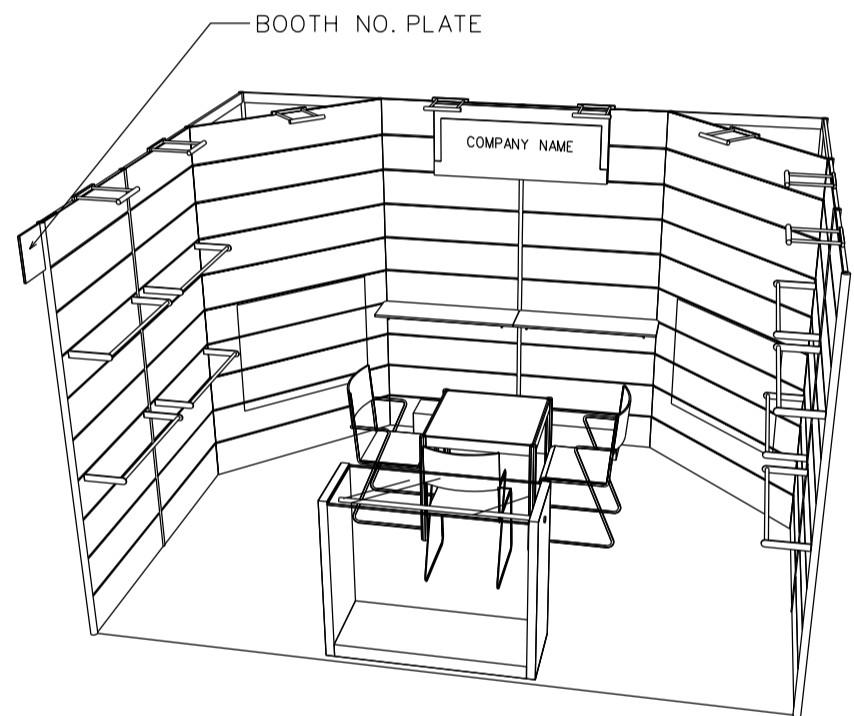

4M x 3M Boutique Booth

四米乘三米時尚展台

PLAN
平面圖

PERSPECTIVE
透視圖

ELEVATION
正面圖

BOOTH SPECIFICATIONS		QTY.
	1500W X 240D X 240H WOODEN PLATFORM	1
	800W x 300D WOODEN DISPLAY SHELF	2
	0.8mL GARMENT RAIL	10
	1LED X 450D X 1000H GARMENT DISPLAY RACK	1
	24W LED GILBERT LAMP	8
	700W X 700D X 750H MEETING TABLE	1
	BLACK LEATHER CHAIR	3
	RUBBISH BIN & CARPET (12sqm.)	

Garment hanger will not be included as basic booth facilities.

攤位設施不包括衣架

*The Hong Kong Trade Development Council reserves the right to change the configuration if necessary.

*如有需要，香港貿易發展局有權更改攤位結構。