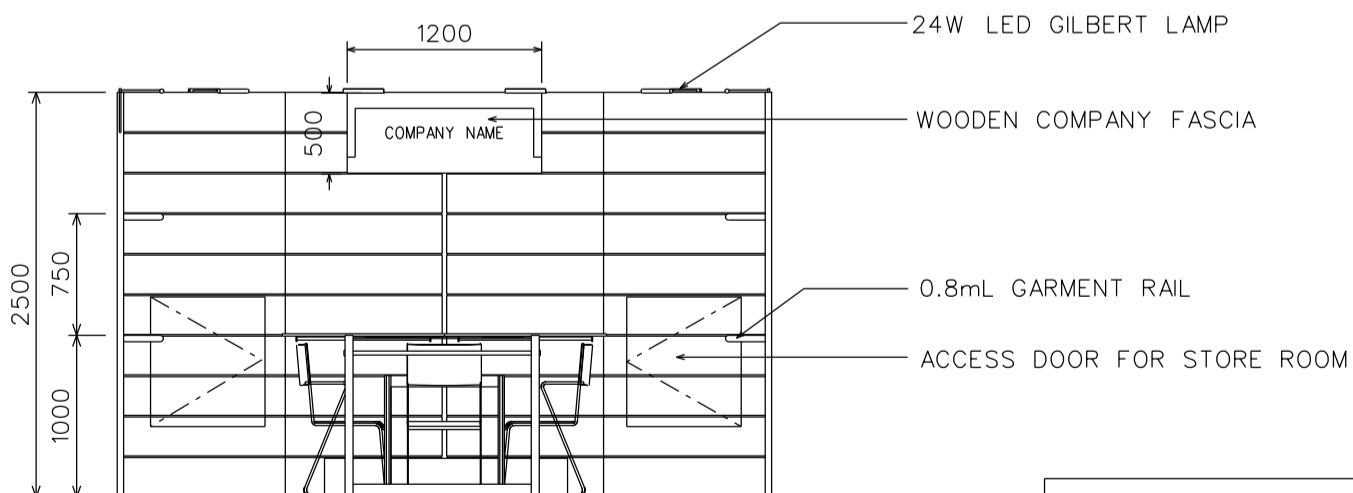

4M x 3M Boutique Booth

四米乘三米時尚展台

PLAN
平面圖

PERSPECTIVE
透視圖

ELEVATION
正面圖

BOOTH SPECIFICATIONS		QTY.
	1500W X 240D X 240H WOODEN PLATFORM	1
	800W x 300D WOODEN DISPLAY SHELF	2
	0.8mL GARMENT RAIL	10
	1LED X 450D X 1000H GARMENT DISPLAY RACK	1
	24W LED GILBERT LAMP	8
	700W X 700D X 750H MEETING TABLE	1
	BLACK LEATHER CHAIR	3
	RUBBISH BIN & CARPET (12sqm.)	