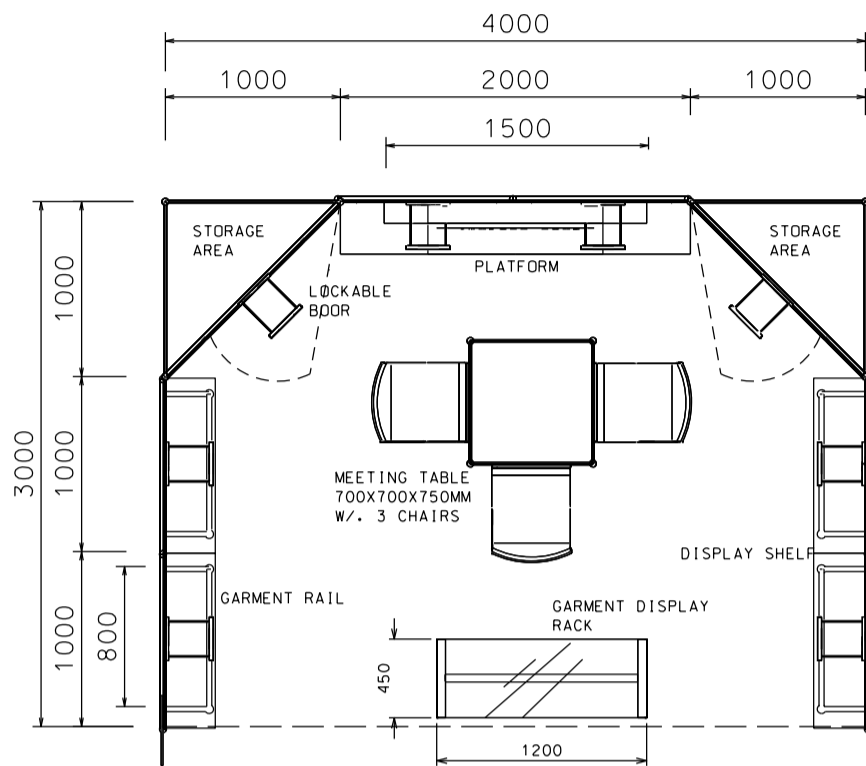

## 4M x 3M Boutique Booth Specification (Accessories)

四米乘三米時尚展台 (飾品)

(For Fashion Gallery Only)

(只適用於時尚廊)

PLAN  
平面圖

24W LED GILBERT LAMP

PERSPECTIVE  
透視圖

ELEVATION  
正面圖

24W LED GILBERT LAMP

WOODEN COMPANY FASCIA

0.8mL GARMET RAIL

ACCESS DOOR FOR STORE ROOM

BOOTH SPECIFICATIONS		QTY.
	1200W x 450D x 1000H GARMET DISPLAY RACK	1
	800W x 300D WOODEN DISPLAY SHELF	10
	0.8mL GARMET RAIL	10
	24W LED GILBERT LAMP	8
	700W x 700D x 750H MEETING TABLE	1
	BLACK LEATHER CHAIR	3
	1500W x 240D X 240H WOODEN PLATFORM	1
	RUBBISH BIN & CARPET (12sqm.)	