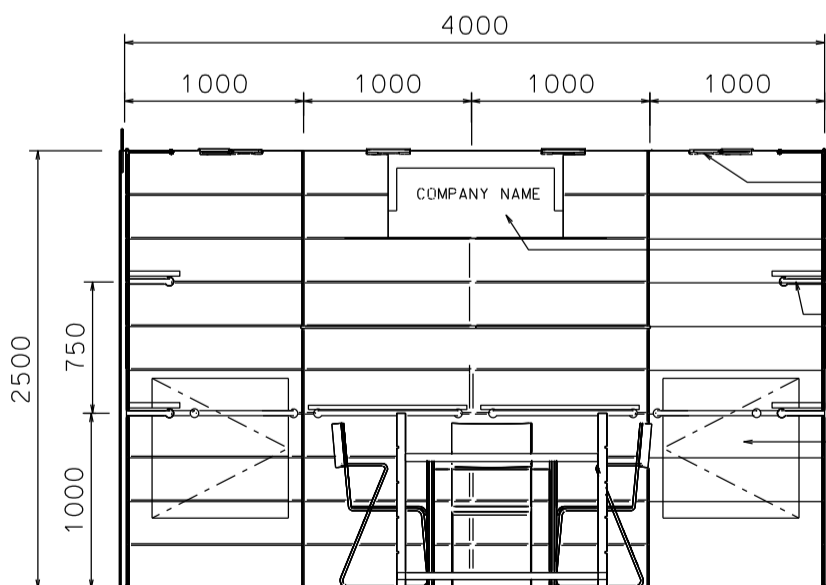

## 4M x 3M Boutique Booth Specification (Accessories)

四米乘三米時尚展台 (飾品)

(For Fashion Gallery Only)

(只適用於時尚廊)

PLAN  
平面圖

24W LED GILBERT LAMP

PERSPECTIVE  
透視圖

ELEVATION  
正面圖

24W LED GILBERT LAMP

WOODEN COMPANY FASCIA

0.8mL GARMET RAIL

ACCESS DOOR FOR STORE ROOM

BOOTH SPECIFICATIONS		QTY.
	1200W x 450D x 1000H GARMET DISPLAY RACK	1
	800W x 300D WOODEN DISPLAY SHELF	10
	0.8mL GARMET RAIL	10
	24W LED GILBERT LAMP	8
	700W x 700D x 750H MEETING TABLE	1
	BLACK LEATHER CHAIR	3
	1500W x 240D X 240H WOODEN PLATFORM	1
	RUBBISH BIN & CARPET (12sqm.)	