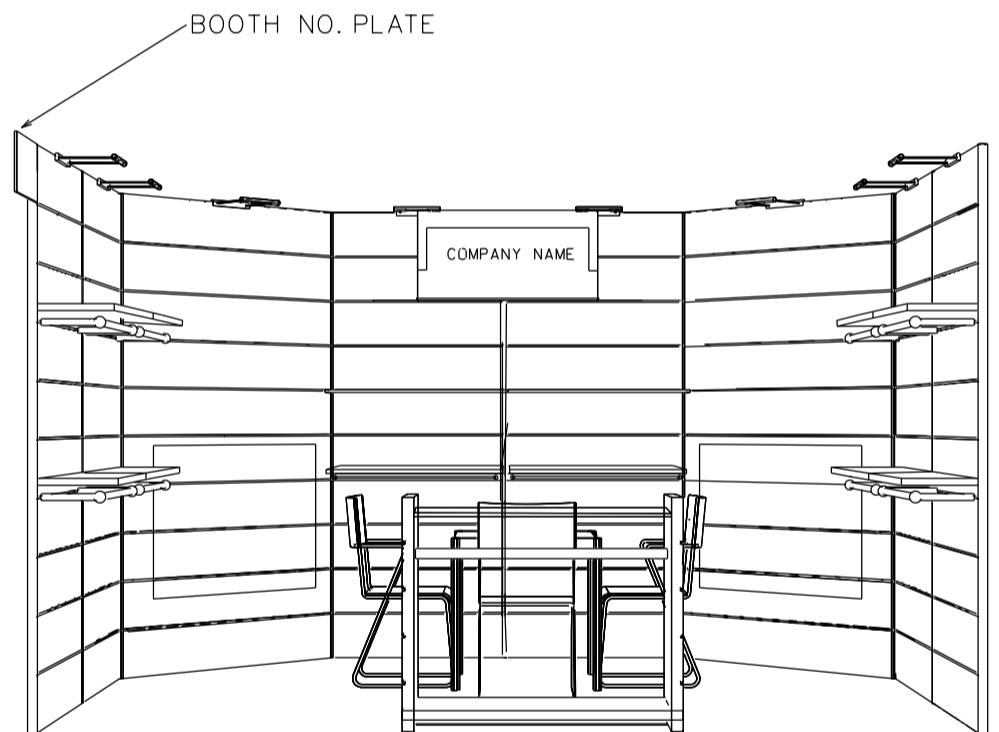

## 4M x 3M Boutique Booth Specification (Accessories)

四米乘三米時尚展台 (飾品)

(For Fashion Gallery Only)

(只適用於時尚廊)

PLAN  
平面圖

24W LED GILBERT LAMP

PERSPECTIVE  
透視圖

ELEVATION  
正面圖

24W LED GILBERT LAMP

WOODEN COMPANY FASCIA

0.8mL GARMET RAIL

ACCESS DOOR FOR STORE ROOM

BOOTH SPECIFICATIONS		QTY.
	1200W x 450D x 1000H GARMET DISPLAY RACK	1
	800W x 300D WOODEN DISPLAY SHELF	10
	0.8mL GARMET RAIL	10
	24W LED GILBERT LAMP	8
	700W x 700D x 750H MEETING TABLE	1
	BLACK LEATHER CHAIR	3
	1500W x 240D X 240H WOODEN PLATFORM	1
	RUBBISH BIN & CARPET (12sqm.)	