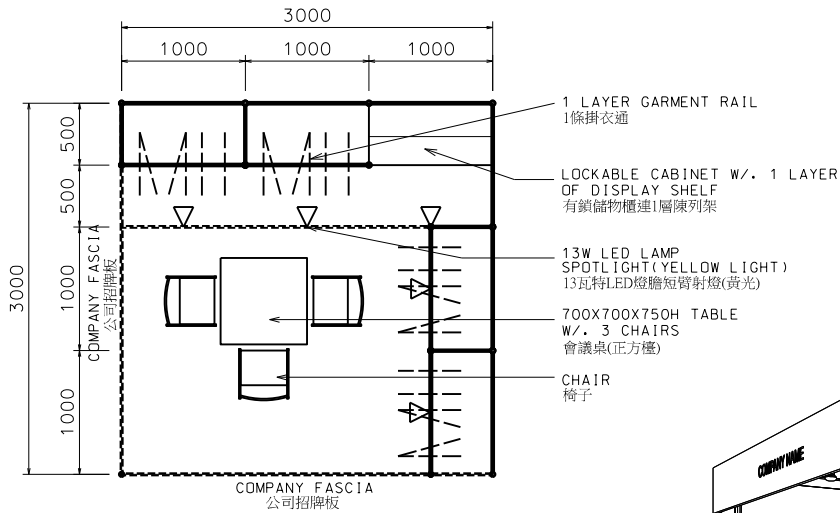

3M x 3M BRIDAL & EVENING WEAR BOOTH (LEFT CORNER)

三米乘三米新娘禮服及晚裝展台(左邊角位)

(FOR BRIDAL & EVENING WEAR PRODUCT SECTION ONLY)

(只適用於新娘禮服及晚裝產品區)

BOOTH SPECIFICATIONS		QTY.
	1000W x 500D x 750H CABINET	1
	1000W x 300D WOODEN DISPLAY SHELF	1
	GARMENT RAIL	4
	13W LED LAMP SPOTLIGHT (YELLOW LIGHT)	5
	700W x 700D x 750H MEETING TABLE	1
	BLACK LEATHER CHAIR	3
	CEILING BEAM	2.5M
	RUBBISH BIN & CARPET (9sqm.)	