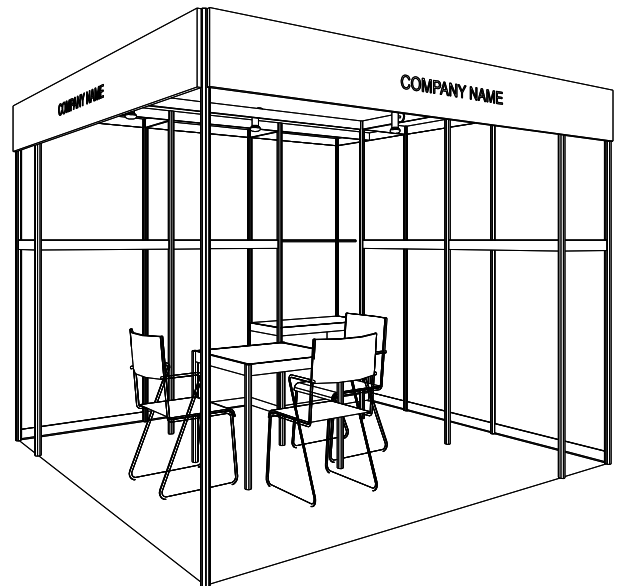

3M x 3M BRIDAL & EVENING WEAR BOOTH (LEFT CORNER)

三米乘三米新娘禮服及晚裝展台(左邊角位)

(FOR BRIDAL & EVENING WEAR PRODUCT SECTION ONLY)

(只適用於新娘禮服及晚裝產品區)

BOOTH SPECIFICATIONS		QTY.
	1000W x 500D x 750H CABINET	1
	1000W x 300D WOODEN DISPLAY SHELF	1
	GARMENT RAIL	4
	13W LED LAMP SPOTLIGHT (YELLOW LIGHT)	5
	700W x 700D x 750H MEETING TABLE	1
	BLACK LEATHER CHAIR	3
	CEILING BEAM	2.5M
	RUBBISH BIN & CARPET (9sqm.)	

GARMENT HANGER WILL NOT INCLUDED AS BASIC BOOTH FACILITIES

攤位設施不包括衣架

*The Hong Kong Trade Development Council reserves the right to change the configuration if necessary.

*如有需要，香港貿易發展局有權更改攤位結構。