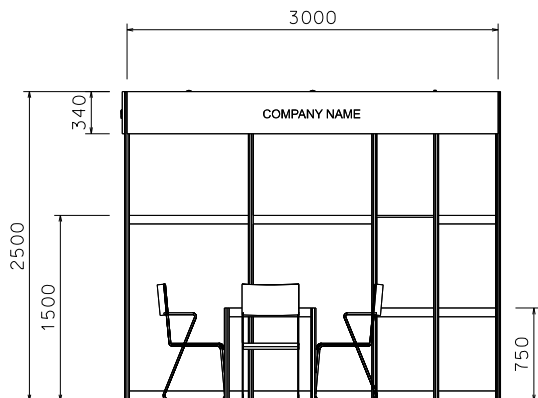

3M x 3M BRIDAL & EVENING WEAR BOOTH (LEFT CORNER)

三米乘三米新娘禮服及晚裝展台(左邊角位)

(FOR BRIDAL & EVENING WEAR PRODUCT SECTION ONLY)

(只適用於新娘禮服及晚裝產品區)

BOOTH SPECIFICATIONS		QTY.
	1000W x 500D x 750H CABINET	1
	1000W x 300D WOODEN DISPLAY SHELF	1
	GARMENT RAIL	4
	13W LED LAMP SPOTLIGHT (YELLOW LIGHT)	5
	700W x 700D x 750H MEETING TABLE	1
	BLACK LEATHER CHAIR	3
	CEILING BEAM	2.5M
	RUBBISH BIN & CARPET (9sqm.)	