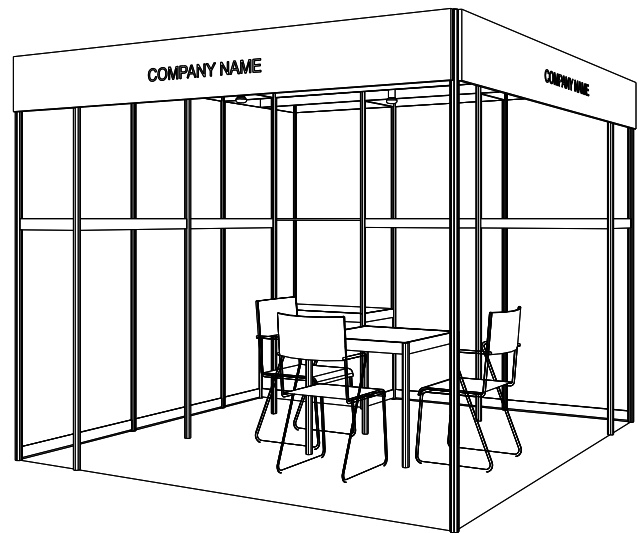

3M x 3M BRIDAL & EVENING WEAR BOOTH(RIGHT CORNER)

三米乘三米米新娘禮服及晚裝展台(右邊角位)

(FOR BRIDAL & EVENING WEAR PRODUCT SECTION ONLY)

(只適用於新娘禮服及晚裝產品區)

BOOTH SPECIFICATIONS		QTY.
	1000W x 500D x 750H CABINET	1
	1000W x 300D WOODEN DISPLAY SHELF	1
	GARMENT RAIL	4
	13W LED LAMP SPOTLIGHT (YELLOW LIGHT)	5
	700W x 700D x 750H MEETING TABLE	1
	BLACK LEATHER CHAIR	3
	CEILING BEAM	2.5M
	RUBBISH BIN & CARPET (9sqm.)	

GARMENT HANGER WILL NOT INCLUDED AS BASIC BOOTH FACILITIES

攤位設施不包括衣架

*The Hong Kong Trade Development Council reserves the right to change the configuration if necessary.

*如有需要，香港貿易發展局有權更改攤位結構。