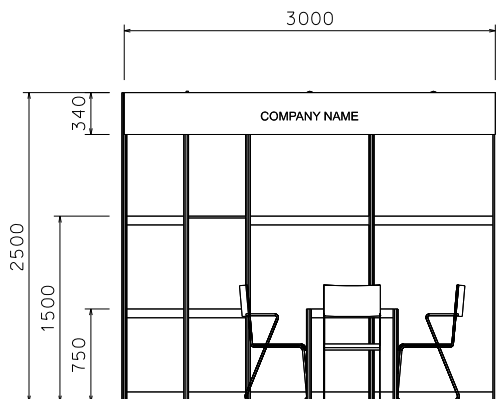

3M x 3M BRIDAL & EVENING WEAR BOOTH(RIGHT CORNER)

三米乘三米米新娘禮服及晚裝展台(右邊角位)

(FOR BRIDAL & EVENING WEAR PRODUCT SECTION ONLY)

(只適用於新娘禮服及晚裝產品區)

BOOTH SPECIFICATIONS		QTY.
	1000W x 500D x 750H CABINET	1
	1000W x 300D WOODEN DISPLAY SHELF	1
	GARMENT RAIL	4
	13W LED LAMP SPOTLIGHT (YELLOW LIGHT)	5
	700W x 700D x 750H MEETING TABLE	1
	BLACK LEATHER CHAIR	3
	CEILING BEAM	2.5M
	RUBBISH BIN & CARPET (9sqm.)	