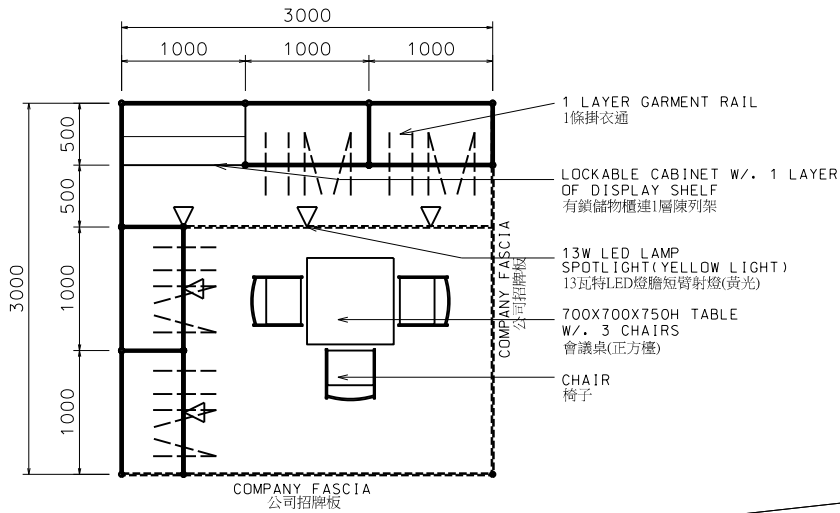

3M x 3M BRIDAL & EVENING WEAR BOOTH(RIGHT CORNER)

三米乘三米米新娘禮服及晚裝展台(右邊角位)

(FOR BRIDAL & EVENING WEAR PRODUCT SECTION ONLY)

(只適用於新娘禮服及晚裝產品區)

BOOTH SPECIFICATIONS		QTY.
	1000W x 500D x 750H CABINET	1
	1000W x 300D WOODEN DISPLAY SHELF	1
	GARMENT RAIL	4
	13W LED LAMP SPOTLIGHT (YELLOW LIGHT)	5
	700W x 700D x 750H MEETING TABLE	1
	BLACK LEATHER CHAIR	3
	CEILING BEAM	2.5M
	RUBBISH BIN & CARPET (9sqm.)	