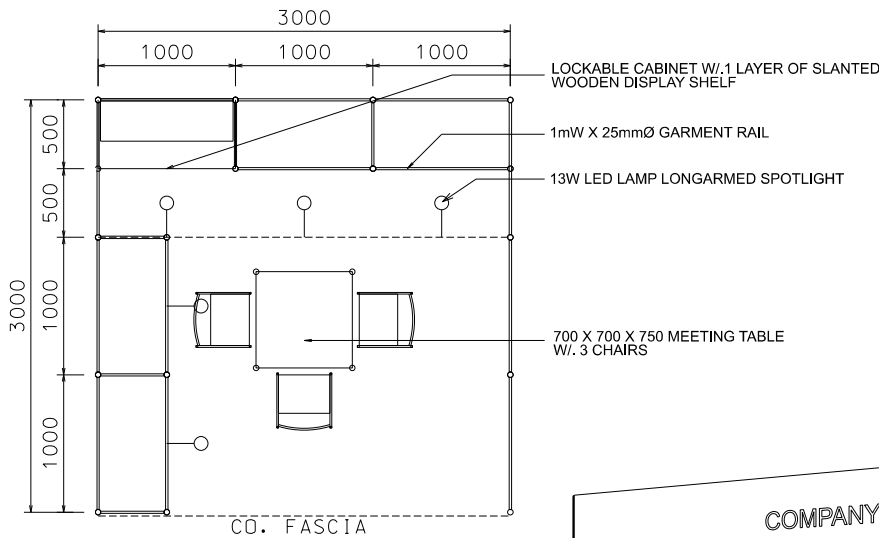

3M x 3M Fabrics & Yarn Booth

三米乘三米布料及紗線產品展台

For Fabric and Yarn product section only

(只適用於布料及紗線產品區)

1mW X 25mmØ GARMENT RAIL

BOOTH SPECIFICATIONS		QTY.
	1000W x 500D x 750H CABINET	1
	1M SLANTED WOODEN DISPLAY SHELF	1
	1mW X 25mmØ GARMENT RAIL	4
	13W LED LAMP LONGARMED SPOTLIGHT (YELLOW LIGHT)	5
	700W x 700D x 750H MEETING TABLE	1
	BLACK LEATHER CHAIR	3
	CEILING BEAM	2.5M
	RUBBISH BIN & CARPET (9sqm.)	