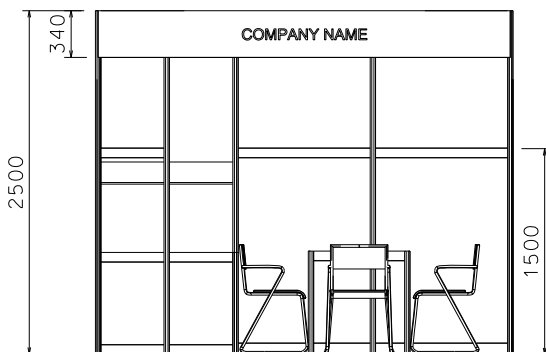

3M x 3M Fabrics & Yarn Booth

三米乘三米布料及紗線產品展台

For Fabric and Yarn product section only

(只適用於布料及紗線產品區)

1mW X 25mmØ GARMENT RAIL

BOOTH SPECIFICATIONS		QTY.
	1000W x 500D x 750H CABINET	1
	1M SLANTED WOODEN DISPLAY SHELF	1
	1mW X 25mmØ GARMENT RAIL	4
	13W LED LAMP LONGARMED SPOTLIGHT (YELLOW LIGHT)	5
	700W x 700D x 750H MEETING TABLE	1
	BLACK LEATHER CHAIR	3
	CEILING BEAM	2.5M
	RUBBISH BIN & CARPET (9sqm.)	