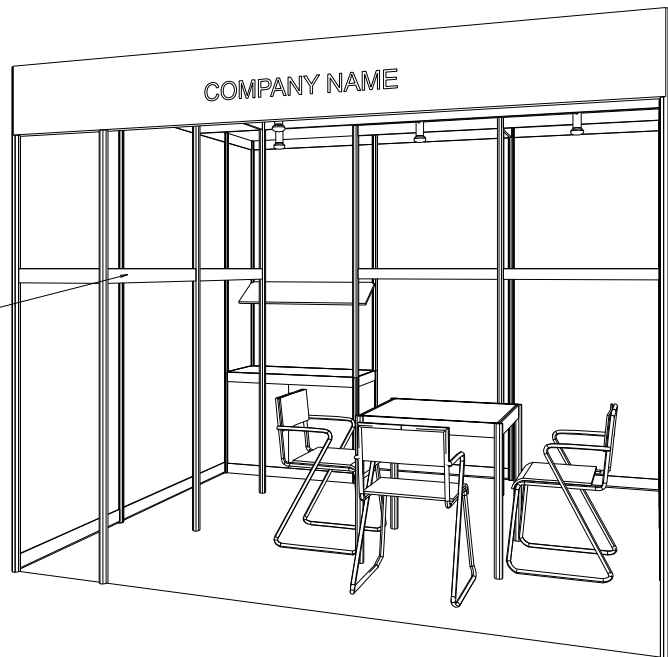

3M x 3M Fabrics & Yarn Booth

三米乘三米布料及紗線產品展台

For Fabric and Yarn product section only

(只適用於布料及紗線產品區)

1mW X 25mmØ GARMENT RAIL

BOOTH SPECIFICATIONS		QTY.
	1000W x 500D x 750H CABINET	1
	1M SLANTED WOODEN DISPLAY SHELF	1
	1mW X 25mmØ GARMENT RAIL	4
	13W LED LAMP LONGARMED SPOTLIGHT (YELLOW LIGHT)	5
	700W x 700D x 750H MEETING TABLE	1
	BLACK LEATHER CHAIR	3
	CEILING BEAM	2.5M
	RUBBISH BIN & CARPET (9sqm.)	