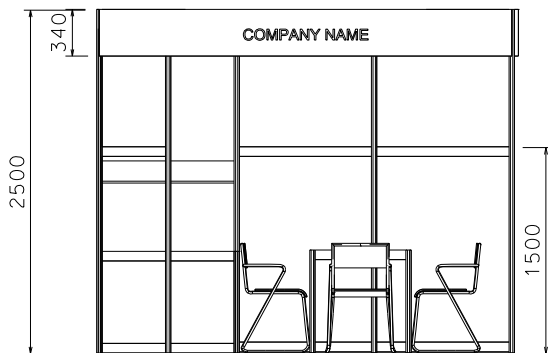

3M x 3M Fabrics & Yarn Booth (Right Corner)

三米乘三米布料及紗線產品展台(右邊角位)

For Fabric and Yarn product section only

(只適用於布料及紗線產品區)

BOOTH SPECIFICATIONS		QTY.
	1000W x 500D x 750H CABINET	1
	1M SLANTED WOODEN DISPLAY SHELF	1
	1mW X 25mmØ GARMENT RAIL	4
	13W LED LAMP LONGARMED SPOTLIGHT (YELLOW LIGHT)	5
	700W x 700D x 750H MEETING TABLE	1
	BLACK LEATHER CHAIR	3
	CEILING BEAM	2.5M
	RUBBISH BIN & CARPET (9sqm.)	