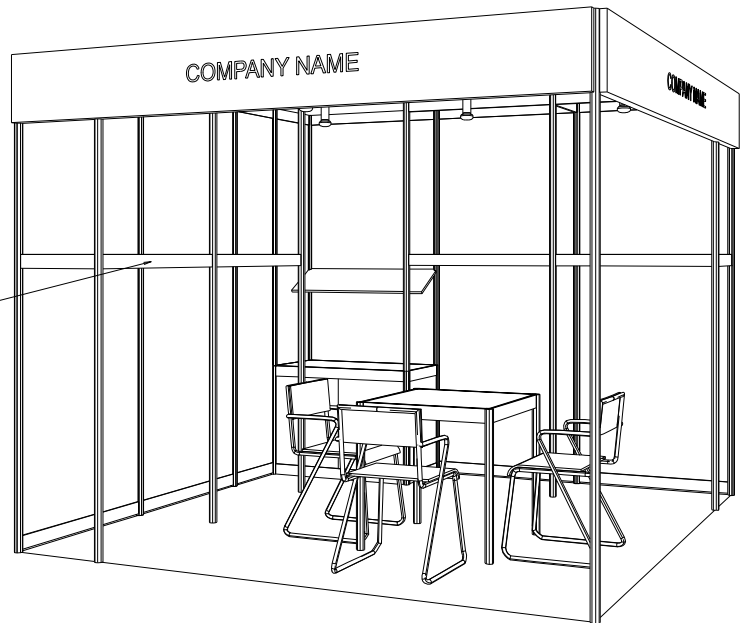

3M x 3M Fabrics & Yarn Booth (Right Corner)

三米乘三米布料及紗線產品展台(右邊角位)

For Fabric and Yarn product section only

(只適用於布料及紗線產品區)

BOOTH SPECIFICATIONS		QTY.
	1000W x 500D x 750H CABINET	1
	1M SLANTED WOODEN DISPLAY SHELF	1
	1mW X 25mmØ GARMENT RAIL	4
	13W LED LAMP LONGARMED SPOTLIGHT (YELLOW LIGHT)	5
	700W x 700D x 750H MEETING TABLE	1
	BLACK LEATHER CHAIR	3
	CEILING BEAM	2.5M
	RUBBISH BIN & CARPET (9sqm.)	