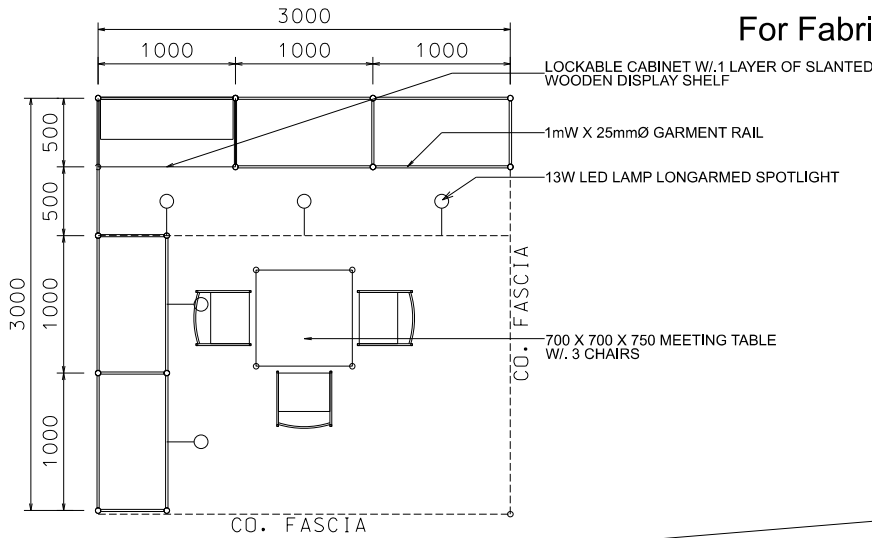

3M x 3M Fabrics & Yarn Booth (Right Corner)

三米乘三米布料及紗線產品展台(右邊角位)

For Fabric and Yarn product section only

(只適用於布料及紗線產品區)

BOOTH SPECIFICATIONS		QTY.
	1000W x 500D x 750H CABINET	1
	1M SLANTED WOODEN DISPLAY SHELF	1
	1mW X 25mmØ GARMENT RAIL	4
	13W LED LAMP LONGARMED SPOTLIGHT (YELLOW LIGHT)	5
	700W x 700D x 750H MEETING TABLE	1
	BLACK LEATHER CHAIR	3
	CEILING BEAM	2.5M
	RUBBISH BIN & CARPET (9sqm.)	