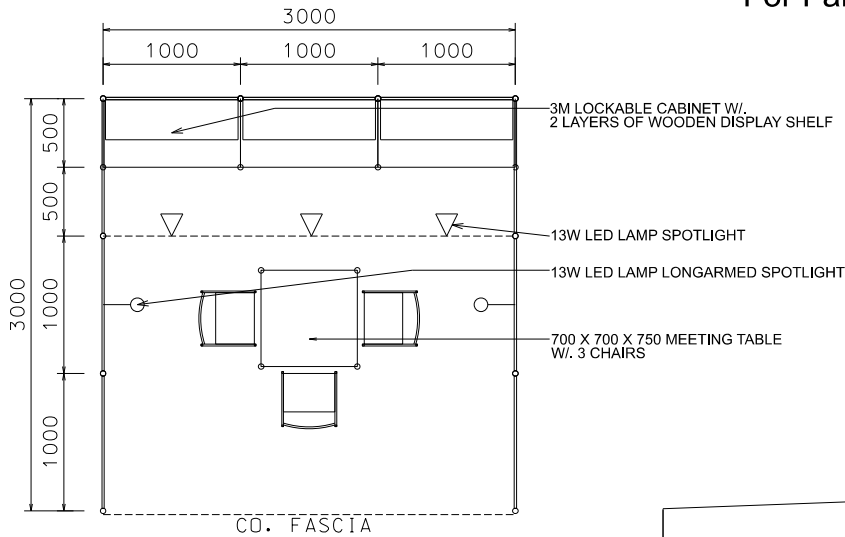

3M x 3M Fabrics & Yarn Booth (Accessories)

三米乘三米布料及紗線產品展台(飾品展台)

For Fabric and Yarn product section only

(只適用於布料及紗線產品區)

BOOTH SPECIFICATIONS		QTY.
	1000W x 500D x 750H CABINET	3
	3M WOODEN DISPLAY SHELF	2
	13W LED LAMP SPOTLIGHT (YELLOW LIGHT)	3
	13W LED LAMP LONGARMED SPOTLIGHT (YELLOW LIGHT)	2
	700W x 700D x 750H MEETING TABLE	1
	BLACK LEATHER CHAIR	3
	CEILING BEAM	3M
	RUBBISH BIN & CARPET (9sqm.)	