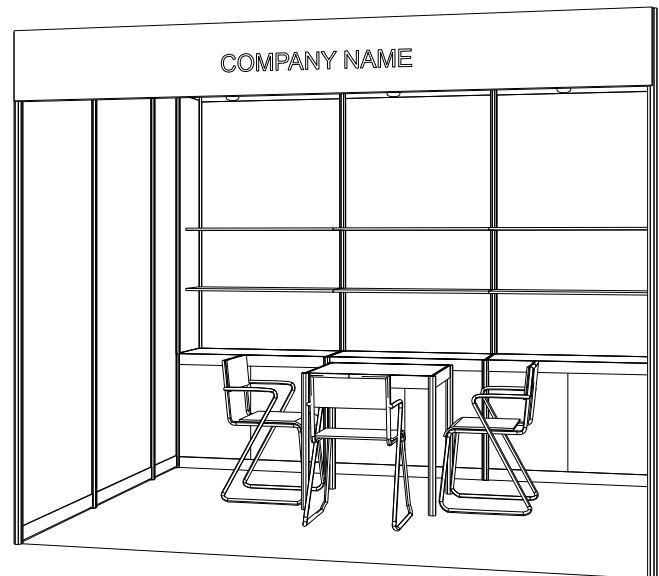

3M x 3M Fabrics & Yarn Booth (Accessories)

三米乘三米布料及紗線產品展台(飾品展台)

For Fabric and Yarn product section only

(只適用於布料及紗線產品區)

BOOTH SPECIFICATIONS		QTY.
	1000W x 500D x 750H CABINET	3
	3M WOODEN DISPLAY SHELF	2
	13W LED LAMP SPOTLIGHT (YELLOW LIGHT)	3
	13W LED LAMP LONGARMED SPOTLIGHT (YELLOW LIGHT)	2
	700W x 700D x 750H MEETING TABLE	1
	BLACK LEATHER CHAIR	3
	CEILING BEAM	3M
	RUBBISH BIN & CARPET (9sqm.)	