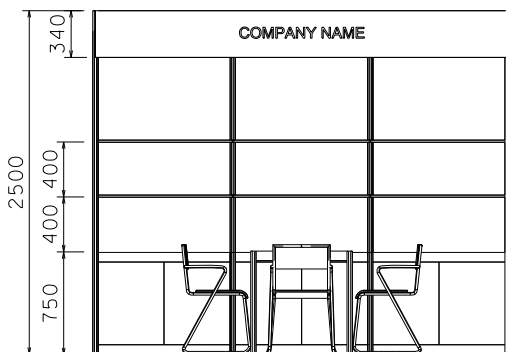

3M x 3M Fabrics & Yarn Booth (Accessories)

三米乘三米布料及紗線產品展台(飾品展台)

For Fabric and Yarn product section only

(只適用於布料及紗線產品區)

BOOTH SPECIFICATIONS		QTY.
	1000W x 500D x 750H CABINET	3
	3M WOODEN DISPLAY SHELF	2
	13W LED LAMP SPOTLIGHT (YELLOW LIGHT)	3
	13W LED LAMP LONGARMED SPOTLIGHT (YELLOW LIGHT)	2
	700W x 700D x 750H MEETING TABLE	1
	BLACK LEATHER CHAIR	3
	CEILING BEAM	3M
	RUBBISH BIN & CARPET (9sqm.)	