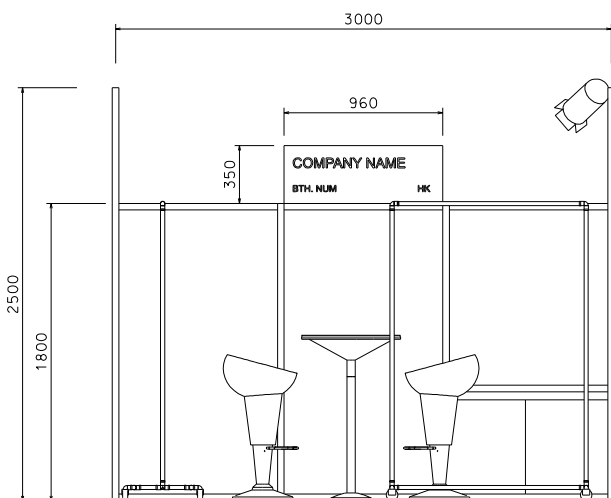

3M x 2M PETIT BOOTH (GARMENT)

三米乘二米攤位

PLAN

PERSPECTIVE

ELEVATION

BOOTH SPECIFICATIONS		QTY.
	1200mmW X 480mmD X 1800mmH MOVABLE GARMENT RACK	2
	WOODEN CABINET	1
	2 BAR STOOL AND BAR TABLE	1 SET
	35W PAR LIGHT	1
RUBBISH BIN & CARPET (6sqm.) 垃圾箱 & 地氈 (6平方米)		