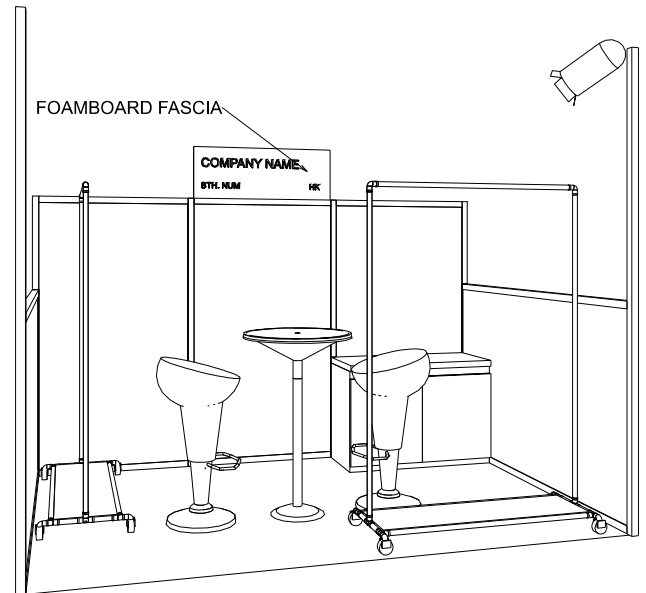

3M x 2M PETIT BOOTH (GARMENT)

三米乘二米攤位

PLAN

PERSPECTIVE

ELEVATION

BOOTH SPECIFICATIONS		QTY.
	1200mmW X 480mmD X 1800mmH MOVABLE GARMENT RACK	2
	WOODEN CABINET	1
	2 BAR STOOL AND BAR TABLE	1 SET
	35W PAR LIGHT	1
RUBBISH BIN & CARPET (6sqm.) 垃圾箱 & 地氈 (6平方米)		