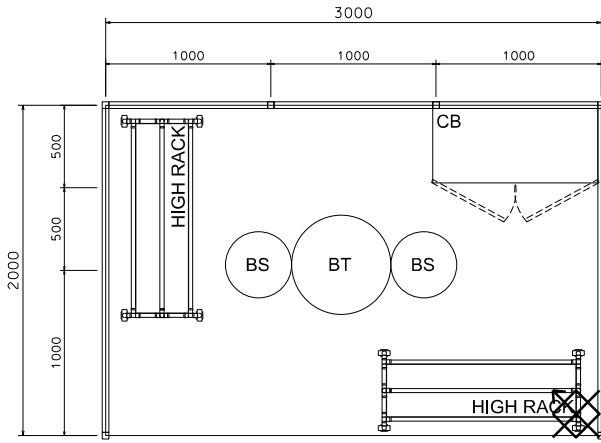

3M x 2M PETIT BOOTH (GARMENT)

三米乘二米攤位

PLAN

PERSPECTIVE

ELEVATION

BOOTH SPECIFICATIONS		QTY.
	1200mmW X 480mmD X 1800mmH MOVABLE GARMENT RACK	2
	WOODEN CABINET	1
	2 BAR STOOL AND BAR TABLE	1 SET
	35W PAR LIGHT	1
RUBBISH BIN & CARPET (6sqm.) 垃圾箱 & 地氈 (6平方米)		