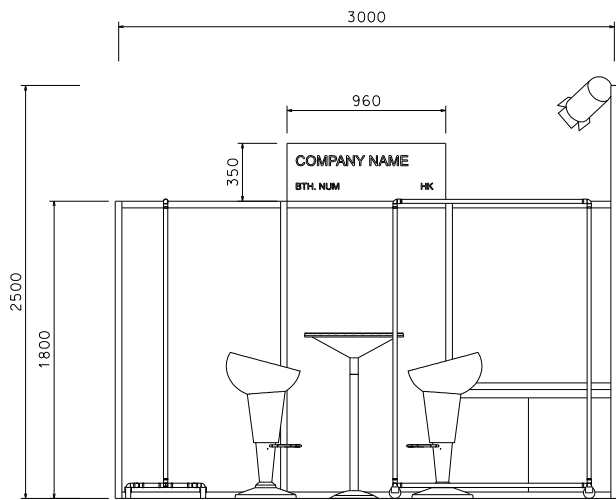

## 3M x 2M PETIT LEFT CORNER BOOTH (GARMENT)

三米乘二米左邊角位攤位

PLAN

PERSPECTIVE

ELEVATION

BOOTH SPECIFICATIONS		QTY.
	1200mmW X 480mmD X 1800mmH MOVABLE GARMENT RACK	2
	WOODEN CABINET	1
	2 BAR STOOL AND BAR TABLE	1 SET
	35W PAR LIGHT	1
RUBBISH BIN & CARPET (6sqm.) 垃圾箱 & 地氈 (6平方米)		