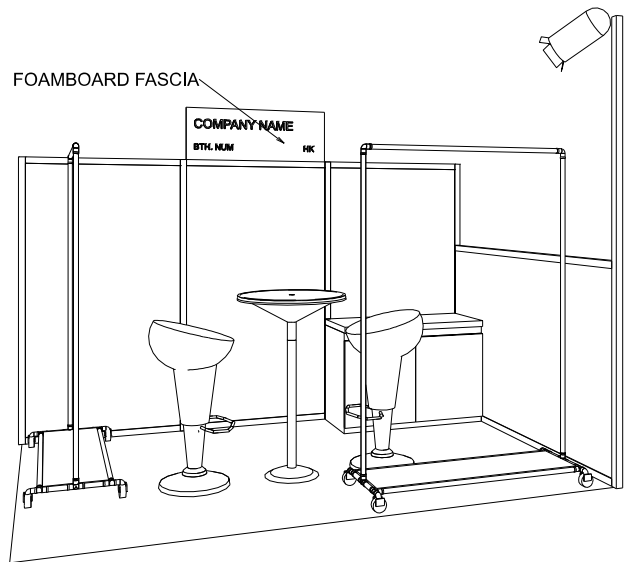

## 3M x 2M PETIT LEFT CORNER BOOTH (GARMENT)

三米乘二米左邊角位攤位

PLAN

PERSPECTIVE

ELEVATION

BOOTH SPECIFICATIONS		QTY.
	1200mmW X 480mmD X 1800mmH MOVABLE GARMENT RACK	2
	WOODEN CABINET	1
	2 BAR STOOL AND BAR TABLE	1 SET
	35W PAR LIGHT	1
RUBBISH BIN & CARPET (6sqm.) 垃圾箱 & 地氈 (6平方米)		