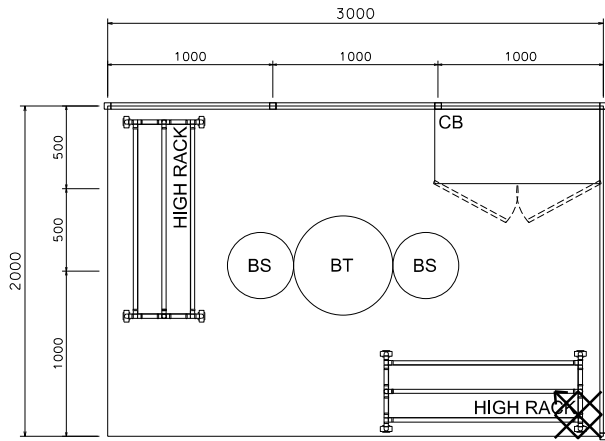

## 3M x 2M PETIT LEFT CORNER BOOTH (GARMENT)

三米乘二米左邊角位攤位

PLAN

PERSPECTIVE

ELEVATION

BOOTH SPECIFICATIONS		QTY.
	1200mmW X 480mmD X 1800mmH MOVABLE GARMENT RACK	2
	WOODEN CABINET	1
	2 BAR STOOL AND BAR TABLE	1 SET
	35W PAR LIGHT	1
RUBBISH BIN & CARPET (6sqm.) 垃圾箱 & 地氈 (6平方米)		