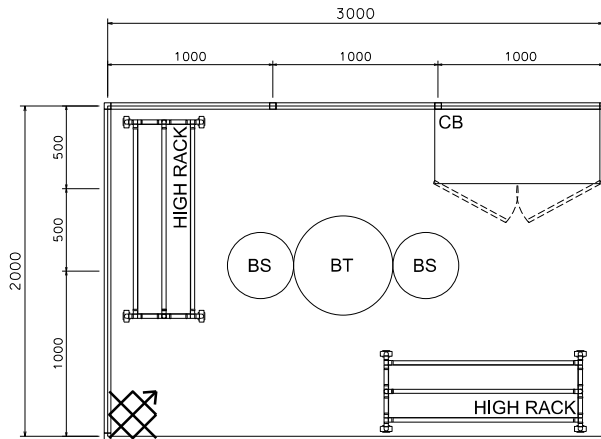

3M x 2M PETIT RIGHT CORNER BOOTH (GARMENT)

三米乘二米右邊角位攤位

BOOTH SPECIFICATIONS		QTY.
	1200mmW X 480mmD X 1800mmH MOVABLE GARMENT RACK	2
	WOODEN CABINET	1
	2 BAR STOOL AND BAR TABLE	1 SET
	35W PAR LIGHT	1
RUBBISH BIN & CARPET (6sqm.) 垃圾箱 & 地氈 (6平方米)		