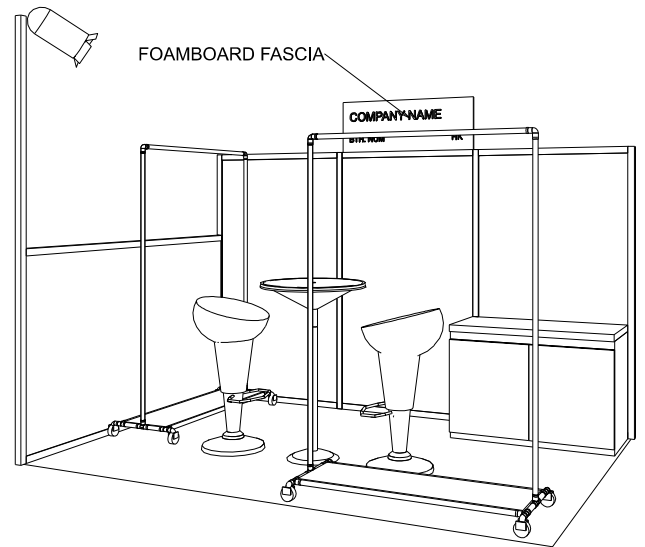

3M x 2M PETIT RIGHT CORNER BOOTH (GARMENT)

三米乘二米右邊角位攤位

BOOTH SPECIFICATIONS		QTY.
	1200mmW X 480mmD X 1800mmH MOVABLE GARMENT RACK	2
	WOODEN CABINET	1
	2 BAR STOOL AND BAR TABLE	1 SET
	35W PAR LIGHT	1
RUBBISH BIN & CARPET (6sqm.) 垃圾箱 & 地氈 (6平方米)		