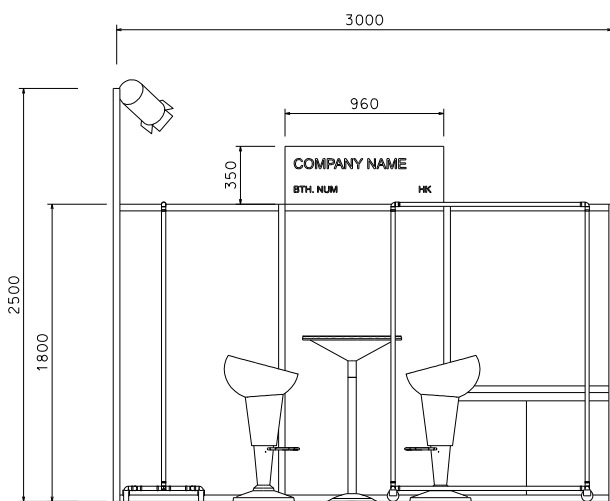

3M x 2M PETIT RIGHT CORNER BOOTH (GARMENT)

三米乘二米右邊角位攤位

BOOTH SPECIFICATIONS		QTY.
	1200mmW X 480mmD X 1800mmH MOVABLE GARMENT RACK	2
	WOODEN CABINET	1
	2 BAR STOOL AND BAR TABLE	1 SET
	35W PAR LIGHT	1
RUBBISH BIN & CARPET (6sqm.) 垃圾箱 & 地氈 (6平方米)		