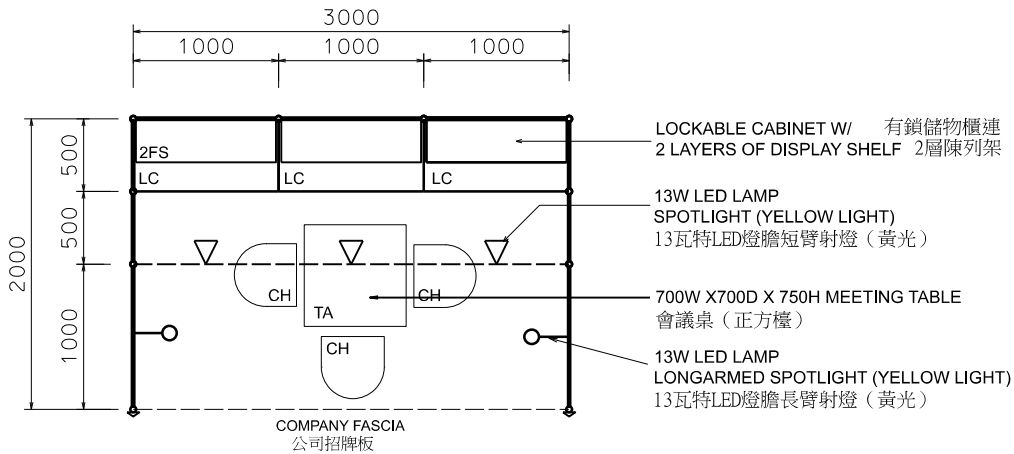

3M x 2M Standard Accessories Booth

三米乘二米標準飾品展台

PLAN
平面圖

PERSPECTIVE
透視圖

ELEVATION
正面圖

BOOTH SPECIFICATIONS 攤位規格		QTY.
LC	1000W x 500D x 750H CABINET 有鎖儲物櫃	3
FS	3000W x 300D WOODEN DISPLAY SHELF 3000W X 300D 陳列架	2
▽	13W LED LAMP SPOTLIGHT (YELLOW LIGHT) 13瓦特LED燈膽短臂射燈 (黃光)	3
⊙	13W LED LAMP LONGARMED SPOTLIGHT (YELLOW LIGHT) 13瓦特LED燈膽長臂射燈 (黃光)	2
TA	700W x 700D x 750H MEETING TABLE 會議桌 (正方檯)	1
CH	BLACK LEATHER CHAIR 黑皮椅	3
---	CEILING BEAM 天花樑	3M
	RUBBISH BIN & CARPET (6sqm.) 廢紙箱及地毯	