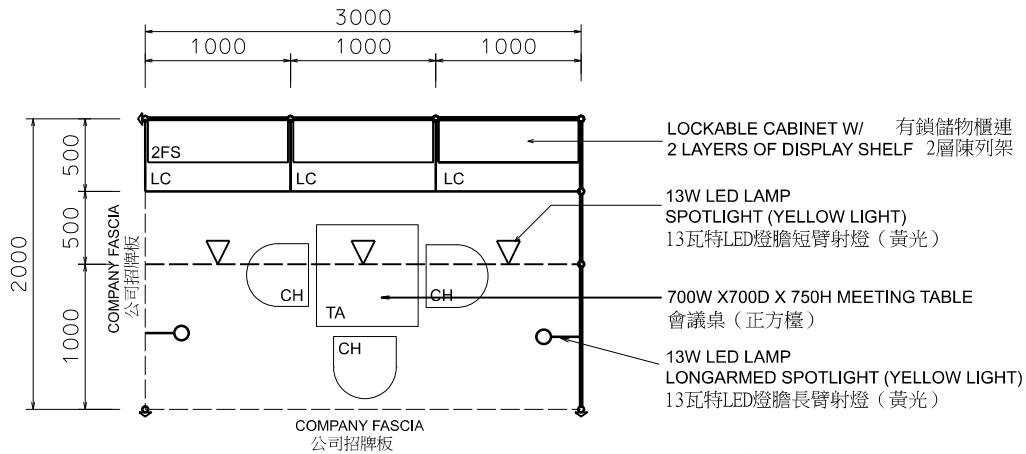

## 3M x 2M Left Corner Accessories Booth

三米乘二米左邊角位飾品展台

| BOOTH SPECIFICATIONS 攤位規格 |   | QTY. |
|---------------------------|---|------|
| LC                        | 1000W x 500D x 750H CABINET 有鎖儲物櫃                                     | 3    |
| FS                        | 3000W x 300D WOODEN DISPLAY SHELF<br>3000W X 300D 陳列架                 | 2    |
| ▽                         | 13W LED LAMP SPOTLIGHT<br>(YELLOW LIGHT) 13瓦特LED燈膽短臂射燈 (黃光)           | 3    |
| ⊙                         | 13W LED LAMP LONGARMED SPOTLIGHT<br>(YELLOW LIGHT) 13瓦特LED燈膽長臂射燈 (黃光) | 2    |
| TA                        | 700W x 700D x 750H MEETING TABLE 會議桌 (正方檯)                            | 1    |
| CH                        | BLACK LEATHER CHAIR 黑皮椅   | 3    |
| ---                       | CEILING BEAM 天花樑  | 3M   |
|                           | RUBBISH BIN & CARPET (6sqm.) 廢紙箱及地毯                                   |      |