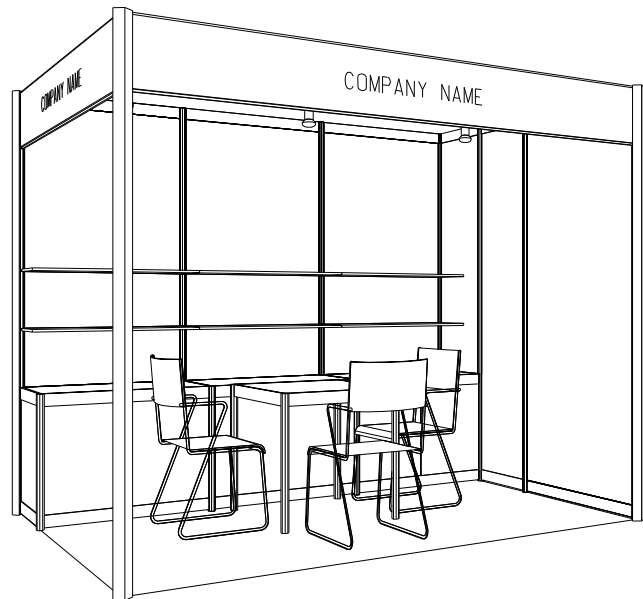

## 3M x 2M Left Corner Accessories Booth

三米乘二米左邊角位飾品展台

| BOOTH SPECIFICATIONS 攤位規格 |   | QTY. |
|---------------------------|---|------|
| LC                        | 1000W x 500D x 750H CABINET 有鎖儲物櫃                                     | 3    |
| FS                        | 3000W x 300D WOODEN DISPLAY SHELF<br>3000W X 300D 陳列架                 | 2    |
| ▽                         | 13W LED LAMP SPOTLIGHT<br>(YELLOW LIGHT) 13瓦特LED燈膽短臂射燈 (黃光)           | 3    |
| ⊙                         | 13W LED LAMP LONGARMED SPOTLIGHT<br>(YELLOW LIGHT) 13瓦特LED燈膽長臂射燈 (黃光) | 2    |
| TA                        | 700W x 700D x 750H MEETING TABLE 會議桌 (正方檯)                            | 1    |
| CH                        | BLACK LEATHER CHAIR 黑皮椅   | 3    |
| ---                       | CEILING BEAM 天花樑  | 3M   |
|                           | RUBBISH BIN & CARPET (6sqm.) 廢紙箱及地毯                                   |      |