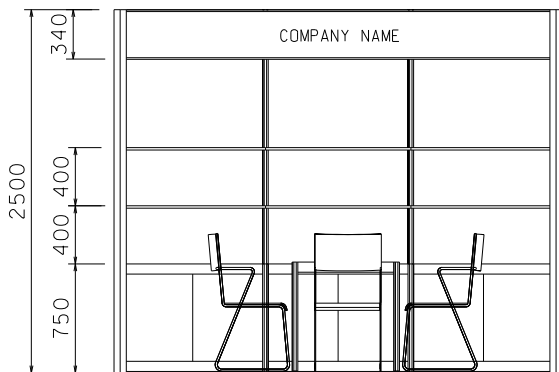

## 3M x 2M Left Corner Accessories Booth

三米乘二米左邊角位飾品展台

| BOOTH SPECIFICATIONS 攤位規格 |   | QTY. |
|---------------------------|---|------|
| LC                        | 1000W x 500D x 750H CABINET 有鎖儲物櫃                                     | 3    |
| FS                        | 3000W x 300D WOODEN DISPLAY SHELF<br>3000W X 300D 陳列架                 | 2    |
| ▽                         | 13W LED LAMP SPOTLIGHT<br>(YELLOW LIGHT) 13瓦特LED燈膽短臂射燈 (黃光)           | 3    |
| ⊙                         | 13W LED LAMP LONGARMED SPOTLIGHT<br>(YELLOW LIGHT) 13瓦特LED燈膽長臂射燈 (黃光) | 2    |
| TA                        | 700W x 700D x 750H MEETING TABLE 會議桌 (正方檯)                            | 1    |
| CH                        | BLACK LEATHER CHAIR 黑皮椅   | 3    |
| ---                       | CEILING BEAM 天花樑  | 3M   |
|                           | RUBBISH BIN & CARPET (6sqm.) 廢紙箱及地毯                                   |      |