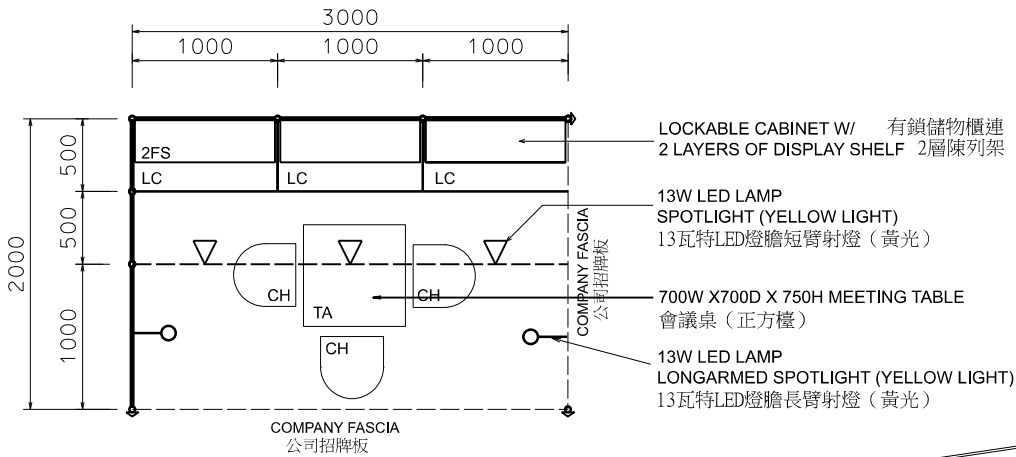

3M x 2M Right Corner Accessories Booth

三米乘二米右邊角位飾品展台

PLAN
平面圖

PERSPECTIVE
透視圖

ELEVATION
正面圖

BOOTH SPECIFICATIONS 攤位規格		QTY.
LC	1000W x 500D x 750H CABINET 有鎖儲物櫃	3
FS	3000W x 300D WOODEN DISPLAY SHELF 3000W X 300D 陳列架	2
▽	13W LED LAMP SPOTLIGHT (YELLOW LIGHT) 13瓦特LED燈膽短臂射燈 (黃光)	3
⊙	13W LED LAMP LONGARMED SPOTLIGHT (YELLOW LIGHT) 13瓦特LED燈膽長臂射燈 (黃光)	2
TA	700W x 700D x 750H MEETING TABLE 會議桌 (正方檯)	1
CH	BLACK LEATHER CHAIR 黑皮椅	3
---	CEILING BEAM 天花樑	3M
	RUBBISH BIN & CARPET (6sqm.) 廢紙箱及地毯	