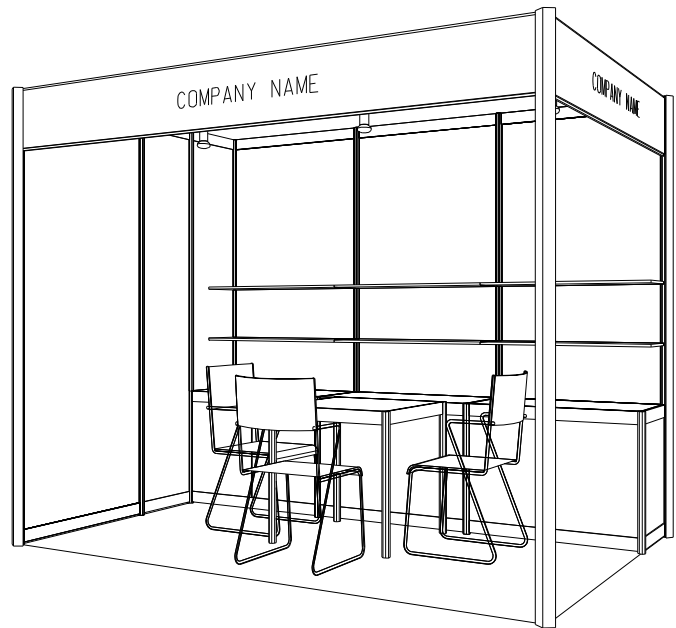

3M x 2M Right Corner Accessories Booth

三米乘二米右邊角位飾品展台

PLAN
平面圖

PERSPECTIVE
透視圖

ELEVATION
正面圖

BOOTH SPECIFICATIONS 攤位規格		QTY.
LC	1000W x 500D x 750H CABINET 有鎖儲物櫃	3
FS	3000W x 300D WOODEN DISPLAY SHELF 3000W X 300D 陳列架	2
▽	13W LED LAMP SPOTLIGHT (YELLOW LIGHT) 13瓦特LED燈膽短臂射燈 (黃光)	3
⊙	13W LED LAMP LONGARMED SPOTLIGHT (YELLOW LIGHT) 13瓦特LED燈膽長臂射燈 (黃光)	2
TA	700W x 700D x 750H MEETING TABLE 會議桌 (正方檯)	1
CH	BLACK LEATHER CHAIR 黑皮椅	3
---	CEILING BEAM 天花樑	3M
	RUBBISH BIN & CARPET (6sqm.) 廢紙箱及地毯	