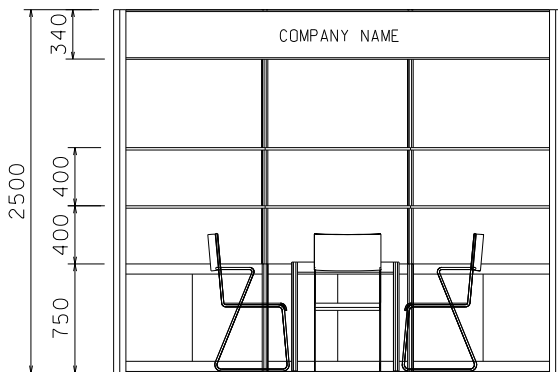

3M x 2M Right Corner Accessories Booth

三米乘二米右邊角位飾品展台

PLAN
平面圖

PERSPECTIVE
透視圖

ELEVATION
正面圖

BOOTH SPECIFICATIONS 攤位規格		QTY.
LC	1000W x 500D x 750H CABINET 有鎖儲物櫃	3
FS	3000W x 300D WOODEN DISPLAY SHELF 3000W X 300D 陳列架	2
▽	13W LED LAMP SPOTLIGHT (YELLOW LIGHT) 13瓦特LED燈膽短臂射燈 (黃光)	3
⊙	13W LED LAMP LONGARMED SPOTLIGHT (YELLOW LIGHT) 13瓦特LED燈膽長臂射燈 (黃光)	2
TA	700W x 700D x 750H MEETING TABLE 會議桌 (正方檯)	1
CH	BLACK LEATHER CHAIR 黑皮椅	3
---	CEILING BEAM 天花樑	3M
	RUBBISH BIN & CARPET (6sqm.) 廢紙箱及地毯	