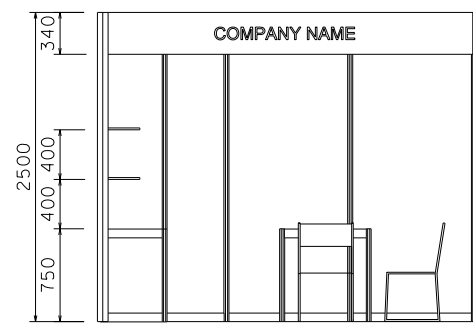

3M x 3M Standard Accessories Booth (Left Corner)

三米乘三米標準飾品展台 (左邊角位)

PLAN
平面圖

PERSPECTIVE
透視圖

ELEVATION
正面圖

SIDE ELEVATION
側視圖

BOOTH SPECIFICATIONS 攤位規格		QTY.
LC	1000W x 500D x 750H CABINET 有鎖儲物櫃	3
FS	3000W x 300D WOODEN DISPLAY SHELF 3000W X 300D 陳列架	2
▽	13W LED LAMP SPOTLIGHT (YELLOW LIGHT) 13瓦特LED燈膽短臂射燈 (黃光)	3
○	13W LED LAMP LONGARMED SPOTLIGHT (YELLOW LIGHT) 13瓦特LED燈膽長臂射燈 (黃光)	2
TA	700W x 700D x 750H MEETING TABLE 會議桌 (正方檯)	1
CH	BLACK LEATHER CHAIR 黑皮椅	3
---	CEILING BEAM 天花樑	3M
	RUBBISH BIN & CARPET (9sqm.) 廢紙箱及地毯	