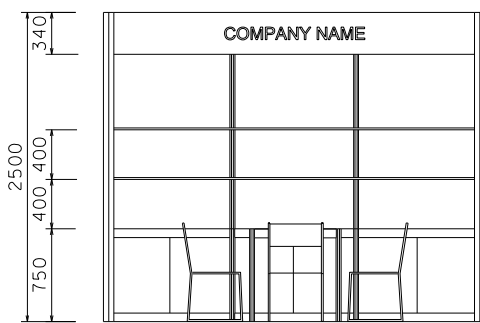

3M x 3M Standard Accessories Booth (Left Corner)

三米乘三米標準飾品展台 (左邊角位)

PLAN
平面圖

PERSPECTIVE
透視圖

ELEVATION
正面圖

SIDE ELEVATION
側視圖

BOOTH SPECIFICATIONS 攤位規格		QTY.
LC	1000W x 500D x 750H CABINET 有鎖儲物櫃	3
FS	3000W x 300D WOODEN DISPLAY SHELF 3000W X 300D 陳列架	2
▽	13W LED LAMP SPOTLIGHT (YELLOW LIGHT) 13瓦特LED燈膽短臂射燈 (黃光)	3
○	13W LED LAMP LONGARMED SPOTLIGHT (YELLOW LIGHT) 13瓦特LED燈膽長臂射燈 (黃光)	2
TA	700W x 700D x 750H MEETING TABLE 會議桌 (正方檯)	1
CH	BLACK LEATHER CHAIR 黑皮椅	3
---	CEILING BEAM 天花樑	3M
	RUBBISH BIN & CARPET (9sqm.) 廢紙箱及地毯	