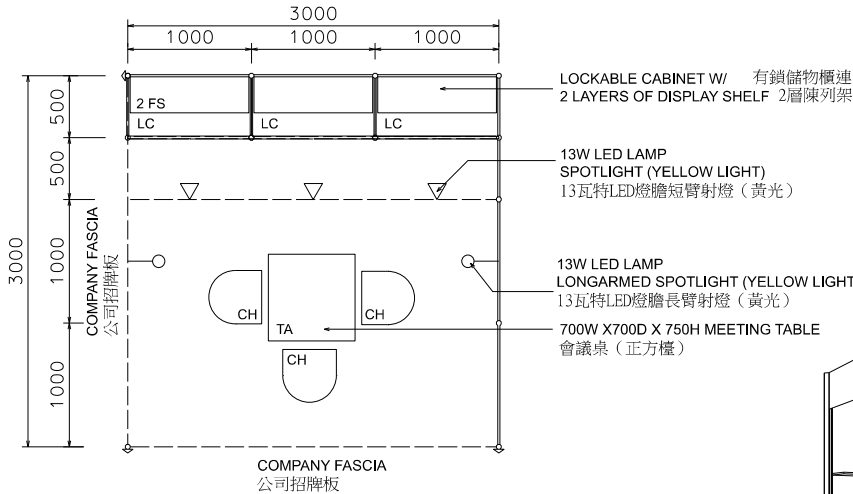

3M x 3M Standard Accessories Booth (Left Corner)

三米乘三米標準飾品展台 (左邊角位)

PLAN
平面圖

PERSPECTIVE
透視圖

ELEVATION
正面圖

SIDE ELEVATION
側視圖

BOOTH SPECIFICATIONS 攤位規格		QTY.
LC	1000W x 500D x 750H CABINET 有鎖儲物櫃	3
FS	3000W x 300D WOODEN DISPLAY SHELF 3000W X 300D 陳列架	2
▽	13W LED LAMP SPOTLIGHT (YELLOW LIGHT) 13瓦特LED燈膽短臂射燈 (黃光)	3
○	13W LED LAMP LONGARMED SPOTLIGHT (YELLOW LIGHT) 13瓦特LED燈膽長臂射燈 (黃光)	2
TA	700W x 700D x 750H MEETING TABLE 會議桌 (正方檯)	1
CH	BLACK LEATHER CHAIR 黑皮椅	3
---	CEILING BEAM 天花樑	3M
	RUBBISH BIN & CARPET (9sqm.) 廢紙箱及地毯	