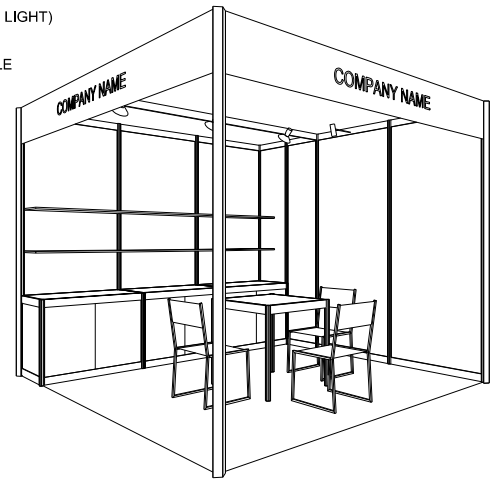

3M x 3M Standard Accessories Booth (Left Corner)

三米乘三米標準飾品展台 (左邊角位)

PLAN
平面圖

PERSPECTIVE
透視圖

ELEVATION
正面圖

SIDE ELEVATION
側視圖

BOOTH SPECIFICATIONS 攤位規格		QTY.
LC	1000W x 500D x 750H CABINET 有鎖儲物櫃	3
FS	3000W x 300D WOODEN DISPLAY SHELF 3000W X 300D 陳列架	2
▽	13W LED LAMP SPOTLIGHT (YELLOW LIGHT) 13瓦特LED燈膽短臂射燈 (黃光)	3
○	13W LED LAMP LONGARMED SPOTLIGHT (YELLOW LIGHT) 13瓦特LED燈膽長臂射燈 (黃光)	2
TA	700W x 700D x 750H MEETING TABLE 會議桌 (正方檯)	1
CH	BLACK LEATHER CHAIR 黑皮椅	3
---	CEILING BEAM 天花樑	3M
	RUBBISH BIN & CARPET (9sqm.) 廢紙箱及地毯	