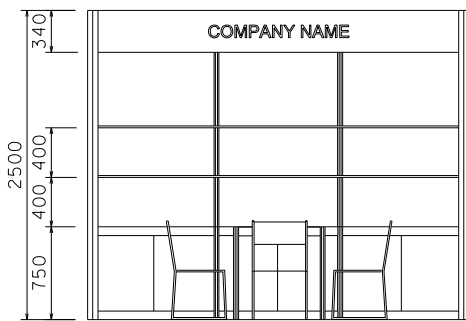

3M x 3M Standard Accessories Booth (Right Corner)

三米乘三米標準飾品展台(右邊角位)

PLAN
平面圖

PERSPECTIVE
透視圖

ELEVATION
正面圖

SIDE ELEVATION
側視圖

BOOTH SPECIFICATIONS 攤位規格		QTY.
LC	1000W x 500D x 750H CABINET 有鎖儲物櫃	3
FS	3000W x 300D WOODEN DISPLAY SHELF 3000W X 300D 陳列架	2
▽	13W LED LAMP SPOTLIGHT (YELLOW LIGHT) 13瓦特LED燈膽短臂射燈(黃光)	3
○	13W LED LAMP LONGARMED SPOTLIGHT (YELLOW LIGHT) 13瓦特LED燈膽長臂射燈(黃光)	2
TA	700W x 700D x 750H MEETING TABLE 會議桌(正方檯)	1
CH	BLACK LEATHER CHAIR 黑皮椅	3
---	CEILING BEAM 天花樑	3M
	RUBBISH BIN & CARPET (9sqm.) 廢紙箱及地毯	