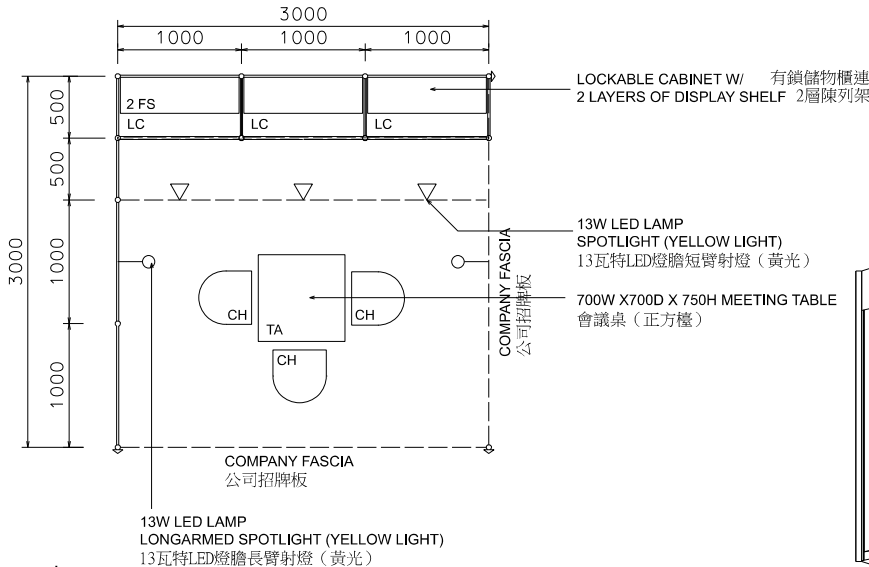

3M x 3M Standard Accessories Booth (Right Corner)

三米乘三米標準飾品展台(右邊角位)

PLAN
平面圖

PERSPECTIVE
透視圖

ELEVATION
正面圖

SIDE ELEVATION
側視圖

BOOTH SPECIFICATIONS 攤位規格		QTY.
LC	1000W x 500D x 750H CABINET 有鎖儲物櫃	3
FS	3000W x 300D WOODEN DISPLAY SHELF 3000W X 300D 陳列架	2
▽	13W LED LAMP SPOTLIGHT (YELLOW LIGHT) 13瓦特LED燈膽短臂射燈(黃光)	3
○	13W LED LAMP LONGARMED SPOTLIGHT (YELLOW LIGHT) 13瓦特LED燈膽長臂射燈(黃光)	2
TA	700W x 700D x 750H MEETING TABLE 會議桌(正方檯)	1
CH	BLACK LEATHER CHAIR 黑皮椅	3
---	CEILING BEAM 天花樑	3M
	RUBBISH BIN & CARPET (9sqm.) 廢紙箱及地毯	