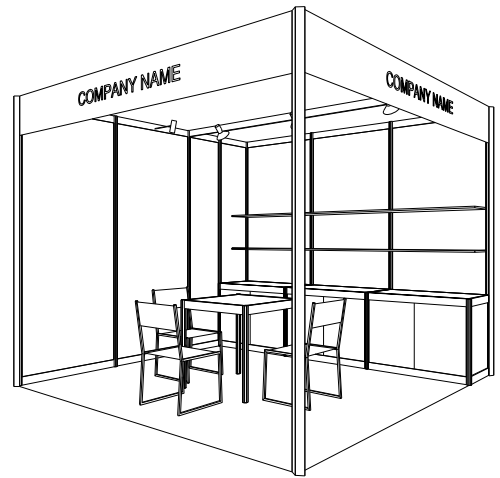

3M x 3M Standard Accessories Booth (Right Corner)

三米乘三米標準飾品展台(右邊角位)

PLAN
平面圖

PERSPECTIVE
透視圖

ELEVATION
正面圖

SIDE ELEVATION
側視圖

BOOTH SPECIFICATIONS 攤位規格		QTY.
LC	1000W x 500D x 750H CABINET 有鎖儲物櫃	3
FS	3000W x 300D WOODEN DISPLAY SHELF 3000W X 300D 陳列架	2
▽	13W LED LAMP SPOTLIGHT (YELLOW LIGHT) 13瓦特LED燈膽短臂射燈(黃光)	3
○	13W LED LAMP LONGARMED SPOTLIGHT (YELLOW LIGHT) 13瓦特LED燈膽長臂射燈(黃光)	2
TA	700W x 700D x 750H MEETING TABLE 會議桌(正方檯)	1
CH	BLACK LEATHER CHAIR 黑皮椅	3
---	CEILING BEAM 天花樑	3M
	RUBBISH BIN & CARPET (9sqm.) 廢紙箱及地毯	