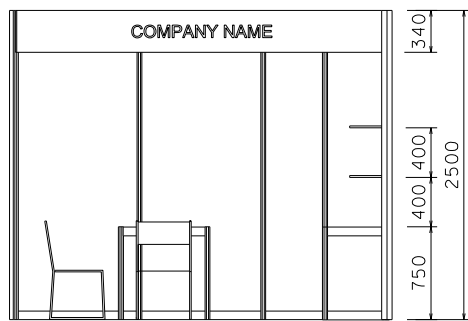

3M x 3M Standard Accessories Booth (Right Corner)

三米乘三米標準飾品展台(右邊角位)

PLAN
平面圖

PERSPECTIVE
透視圖

ELEVATION
正面圖

SIDE ELEVATION
側視圖

BOOTH SPECIFICATIONS 攤位規格		QTY.
LC	1000W x 500D x 750H CABINET 有鎖儲物櫃	3
FS	3000W x 300D WOODEN DISPLAY SHELF 3000W X 300D 陳列架	2
▽	13W LED LAMP SPOTLIGHT (YELLOW LIGHT) 13瓦特LED燈膽短臂射燈(黃光)	3
○	13W LED LAMP LONGARMED SPOTLIGHT (YELLOW LIGHT) 13瓦特LED燈膽長臂射燈(黃光)	2
TA	700W x 700D x 750H MEETING TABLE 會議桌(正方檯)	1
CH	BLACK LEATHER CHAIR 黑皮椅	3
---	CEILING BEAM 天花樑	3M
	RUBBISH BIN & CARPET (9sqm.) 廢紙箱及地毯	