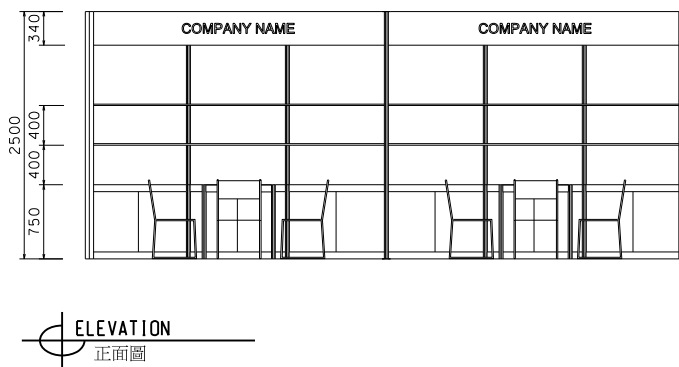

6M x 3M Standard Accessories Booth

六米乘三米標準飾品展台

BOOTH SPECIFICATIONS 攤位規格		QTY.
	1000W x 500D x 750H CABINET 有鎖儲物櫃	6
	3000W x 300D WOODEN DISPLAY SHELF 3000W X 300D 陳列架	4
	13W LED LAMP SPOTLIGHT (YELLOW LIGHT) 13瓦特LED燈膽短臂射燈(黃光)	6
	13W LED LAMP LONGARMED SPOTLIGHT (YELLOW LIGHT) 13瓦特LED燈膽長臂射燈(黃光)	4
	700W x 700D x 750H MEETING TABLE 會議桌(正方檯)	2
	BLACK LEATHER CHAIR 黑皮椅	6
	CEILING BEAM 天花樑	9M
	RUBBISH BIN & CARPET (18sqm.) 廢紙箱及地毯	