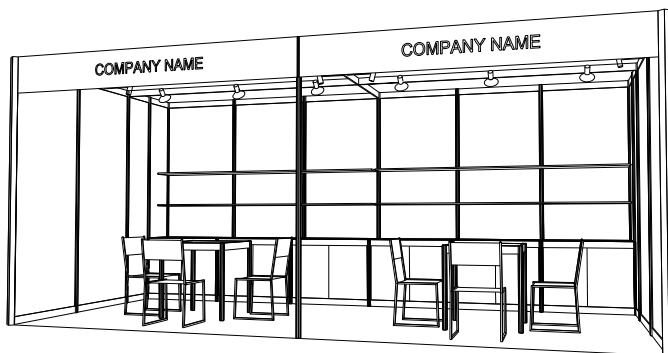

6M x 3M Standard Accessories Booth

六米乘三米標準飾品展台

BOOTH SPECIFICATIONS 攤位規格		QTY.
	1000W x 500D x 750H CABINET 有鎖儲物櫃	6
	3000W x 300D WOODEN DISPLAY SHELF 3000W X 300D 陳列架	4
	13W LED LAMP SPOTLIGHT (YELLOW LIGHT) 13瓦特LED燈膽短臂射燈(黃光)	6
	13W LED LAMP LONGARMED SPOTLIGHT (YELLOW LIGHT) 13瓦特LED燈膽長臂射燈(黃光)	4
	700W x 700D x 750H MEETING TABLE 會議桌(正方檯)	2
	BLACK LEATHER CHAIR 黑皮椅	6
	CEILING BEAM 天花樑	9M
	RUBBISH BIN & CARPET (18sqm.) 廢紙箱及地毯	