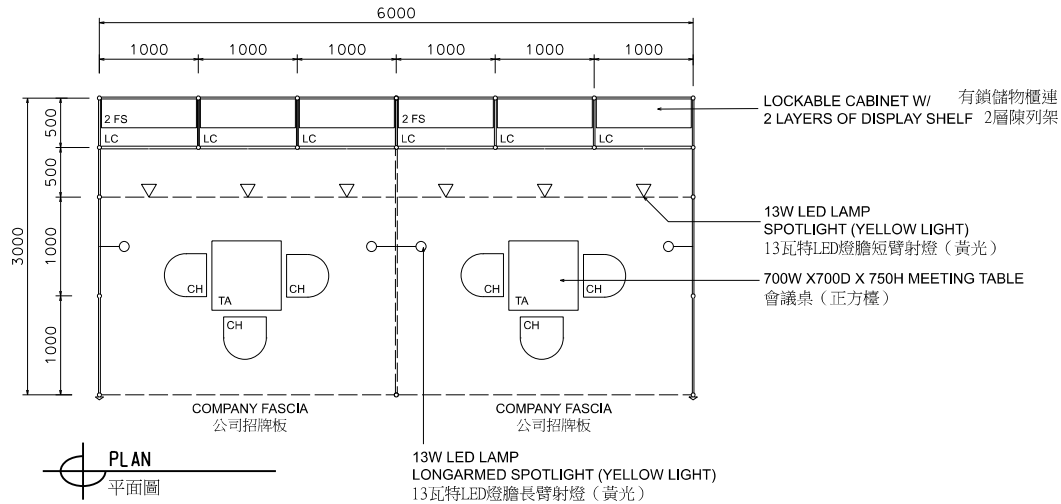

6M x 3M Standard Accessories Booth

六米乘三米標準飾品展台

BOOTH SPECIFICATIONS 攤位規格		QTY.
	1000W x 500D x 750H CABINET 有鎖儲物櫃	6
	3000W x 300D WOODEN DISPLAY SHELF 3000W X 300D 陳列架	4
	13W LED LAMP SPOTLIGHT (YELLOW LIGHT) 13瓦特LED燈膽短臂射燈(黃光)	6
	13W LED LAMP LONGARMED SPOTLIGHT (YELLOW LIGHT) 13瓦特LED燈膽長臂射燈(黃光)	4
	700W x 700D x 750H MEETING TABLE 會議桌(正方檯)	2
	BLACK LEATHER CHAIR 黑皮椅	6
	CEILING BEAM 天花樑	9M
	RUBBISH BIN & CARPET (18sqm.) 廢紙箱及地毯	