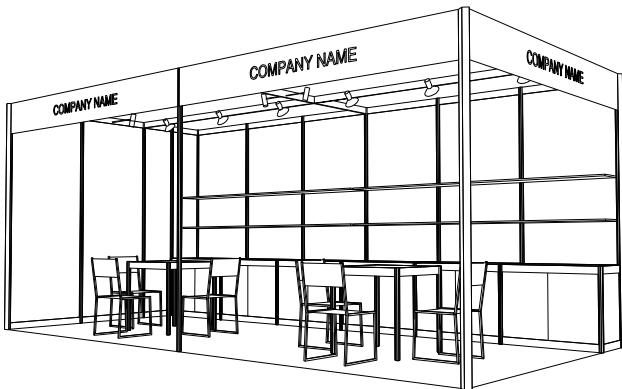

6M x 3M Standard Accessories Booth (Right Corner)

六米乘三米標準飾品展台 (右邊角位)

BOOTH SPECIFICATIONS 攤位規格		QTY.
LC	1000W x 500D x 750H CABINET 有鎖儲物櫃	6
FS	3000W x 300D WOODEN DISPLAY SHELF 3000W X 300D 陳列架	4
▽	13W LED LAMP SPOTLIGHT (YELLOW LIGHT) 13瓦特LED燈膽短臂射燈 (黃光)	6
⊙	13W LED LAMP LONGARMED SPOTLIGHT (YELLOW LIGHT) 13瓦特LED燈膽長臂射燈 (黃光)	4
TA	700W x 700D x 750H MEETING TABLE 會議桌 (正方檯)	2
CH	BLACK LEATHER CHAIR 黑皮椅	6
---	CEILING BEAM 天花樑	9M
	RUBBISH BIN & CARPET (18sqm.) 廢紙箱及地毯	