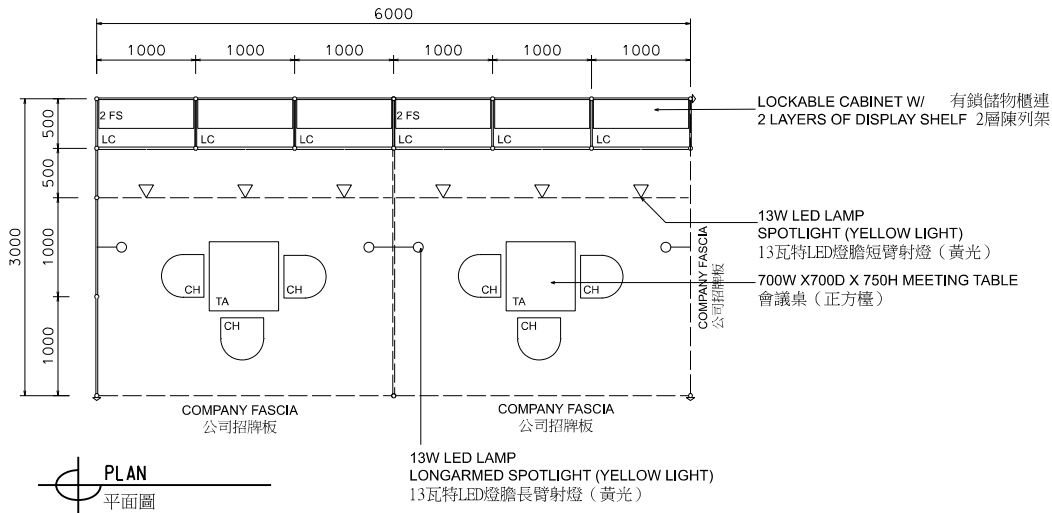

6M x 3M Standard Accessories Booth (Right Corner)

六米乘三米標準飾品展台 (右邊角位)

BOOTH SPECIFICATIONS 攤位規格		QTY.
LC	1000W x 500D x 750H CABINET 有鎖儲物櫃	6
FS	3000W x 300D WOODEN DISPLAY SHELF 3000W X 300D 陳列架	4
▽	13W LED LAMP SPOTLIGHT (YELLOW LIGHT) 13瓦特LED燈膽短臂射燈 (黃光)	6
⊙	13W LED LAMP LONGARMED SPOTLIGHT (YELLOW LIGHT) 13瓦特LED燈膽長臂射燈 (黃光)	4
TA	700W x 700D x 750H MEETING TABLE 會議桌 (正方檯)	2
CH	BLACK LEATHER CHAIR 黑皮椅	6
---	CEILING BEAM 天花樑	9M
	RUBBISH BIN & CARPET (18sqm.) 廢紙箱及地毯	