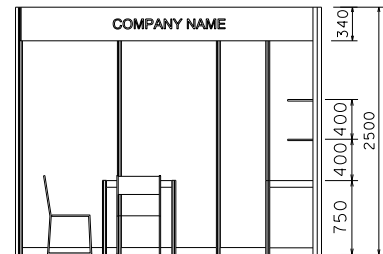

6M x 3M Standard Accessories Booth (Right Corner)

六米乘三米標準飾品展台 (右邊角位)

BOOTH SPECIFICATIONS 攤位規格		QTY.
LC	1000W x 500D x 750H CABINET 有鎖儲物櫃	6
FS	3000W x 300D WOODEN DISPLAY SHELF 3000W X 300D 陳列架	4
▽	13W LED LAMP SPOTLIGHT (YELLOW LIGHT) 13瓦特LED燈膽短臂射燈 (黃光)	6
⊙	13W LED LAMP LONGARMED SPOTLIGHT (YELLOW LIGHT) 13瓦特LED燈膽長臂射燈 (黃光)	4
TA	700W x 700D x 750H MEETING TABLE 會議桌 (正方檯)	2
CH	BLACK LEATHER CHAIR 黑皮椅	6
---	CEILING BEAM 天花樑	9M
	RUBBISH BIN & CARPET (18sqm.) 廢紙箱及地毯	