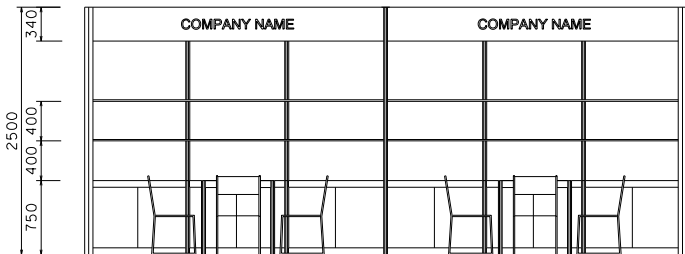

6M x 3M Standard Accessories Booth (Right Corner)

六米乘三米標準飾品展台 (右邊角位)

BOOTH SPECIFICATIONS 攤位規格		QTY.
LC	1000W x 500D x 750H CABINET 有鎖儲物櫃	6
FS	3000W x 300D WOODEN DISPLAY SHELF 3000W X 300D 陳列架	4
▽	13W LED LAMP SPOTLIGHT (YELLOW LIGHT) 13瓦特LED燈膽短臂射燈 (黃光)	6
⊙	13W LED LAMP LONGARMED SPOTLIGHT (YELLOW LIGHT) 13瓦特LED燈膽長臂射燈 (黃光)	4
TA	700W x 700D x 750H MEETING TABLE 會議桌 (正方檯)	2
CH	BLACK LEATHER CHAIR 黑皮椅	6
---	CEILING BEAM 天花樑	9M
	RUBBISH BIN & CARPET (18sqm.) 廢紙箱及地毯	