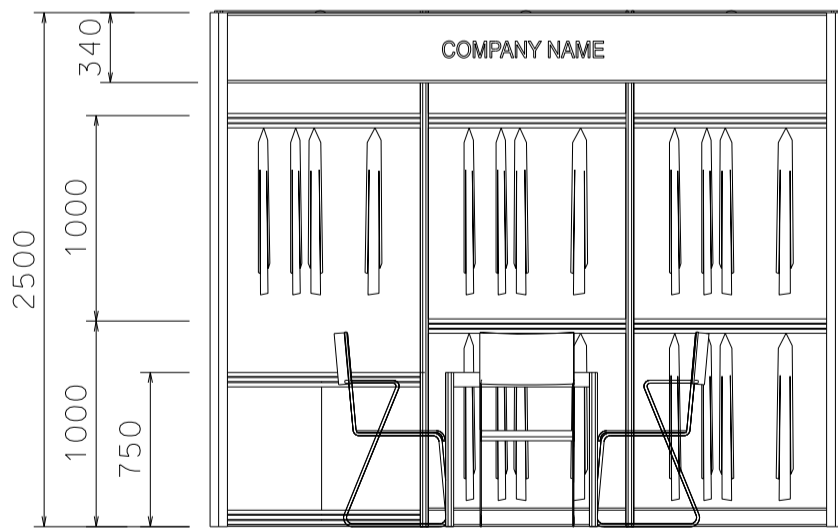

3M x 2M Standard Garment Booth

三米乘二米標準成衣展台

LOCKABLE CABINET W/ 1 NO. OF GARMENT RAIL
有鎖儲物櫃連1條掛衣通

2NOS. OF GARMENT RAIL
兩條掛衣通

13W LED LAMP
SPOTLIGHT (YELLOW LIGHT)
13瓦特LED燈膽短臂射燈 (黃光)

700W X 700D X 750H MEETING TABLE
會議桌 (正方檯)

PLAN
平面圖

PERSPECTIVE
透視圖

ELEVATION
正面圖

BOOTH SPECIFICATIONS 攤位規格		QTY.
	1000W x 500D x 750H CABINET 有鎖儲物櫃	1
	GARMENT RAIL 掛衣通	5
	13W LED LAMP SPOTLIGHT (YELLOW LIGHT) 13瓦特LED燈膽短臂射燈 (黃光)	3
	13W LED LAMP LONGARMED SPOTLIGHT (YELLOW LIGHT) 13瓦特LED燈膽長臂射燈 (黃光)	2
	700W x 700D x 750H MEETING TABLE 會議桌 (正方檯)	1
	BLACK LEATHER CHAIR 黑皮椅	3
----	CEILING BEAM 天花樑	3M
	RUBBISH BIN & CARPET (6sqm.) 廢紙箱及地毯	