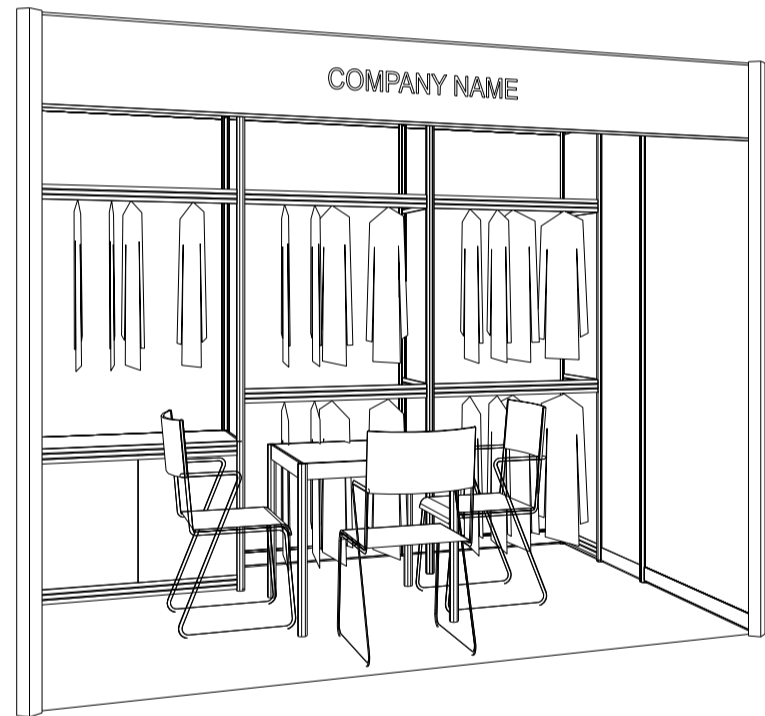

3M x 2M Standard Garment Booth

三米乘二米標準成衣展台

LOCKABLE CABINET W/ 1 NO. OF GARMENT RAIL
有鎖儲物櫃連1條掛衣通

2NOS. OF GARMENT RAIL
兩條掛衣通

13W LED LAMP
SPOTLIGHT (YELLOW LIGHT)
13瓦特LED燈膽短臂射燈 (黃光)

700W X 700D X 750H MEETING TABLE
會議桌 (正方檯)

PLAN
平面圖

PERSPECTIVE
透視圖

ELEVATION
正面圖

BOOTH SPECIFICATIONS 攤位規格		QTY.
	1000W x 500D x 750H CABINET 有鎖儲物櫃	1
	GARMENT RAIL 掛衣通	5
	13W LED LAMP SPOTLIGHT (YELLOW LIGHT) 13瓦特LED燈膽短臂射燈 (黃光)	3
	13W LED LAMP LONGARMED SPOTLIGHT (YELLOW LIGHT) 13瓦特LED燈膽長臂射燈 (黃光)	2
	700W x 700D x 750H MEETING TABLE 會議桌 (正方檯)	1
	BLACK LEATHER CHAIR 黑皮椅	3
----	CEILING BEAM 天花樑	3M
	RUBBISH BIN & CARPET (6sqm.) 廢紙箱及地毯	

Garment hanger will not be included as basic booth facilities.

攤位設施不包括衣架

*The Hong Kong Trade Development Council reserves the right to change the configuration if necessary.

*如有需要，香港貿易發展局將更改攤位結構。