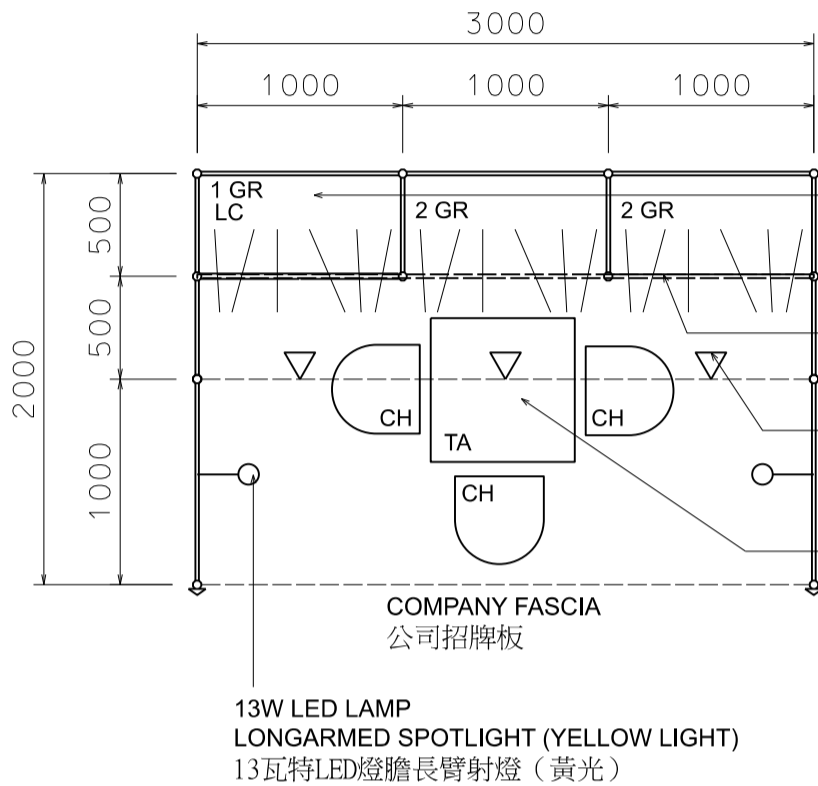

3M x 2M Standard Garment Booth

三米乘二米標準成衣展台

LOCKABLE CABINET W/ 1 NO. OF GARMENT RAIL
有鎖儲物櫃連1條掛衣通

2NOS. OF GARMENT RAIL
兩條掛衣通

13W LED LAMP
SPOTLIGHT (YELLOW LIGHT)
13瓦特LED燈膽短臂射燈 (黃光)

700W X 700D X 750H MEETING TABLE
會議桌 (正方檯)

PLAN
平面圖

PERSPECTIVE
透視圖

ELEVATION
正面圖

BOOTH SPECIFICATIONS 攤位規格		QTY.
	1000W x 500D x 750H CABINET 有鎖儲物櫃	1
	GARMENT RAIL 掛衣通	5
	13W LED LAMP SPOTLIGHT (YELLOW LIGHT) 13瓦特LED燈膽短臂射燈 (黃光)	3
	13W LED LAMP LONGARMED SPOTLIGHT (YELLOW LIGHT) 13瓦特LED燈膽長臂射燈 (黃光)	2
	700W x 700D x 750H MEETING TABLE 會議桌 (正方檯)	1
	BLACK LEATHER CHAIR 黑皮椅	3
----	CEILING BEAM 天花樑	3M
	RUBBISH BIN & CARPET (6sqm.) 廢紙箱及地毯	