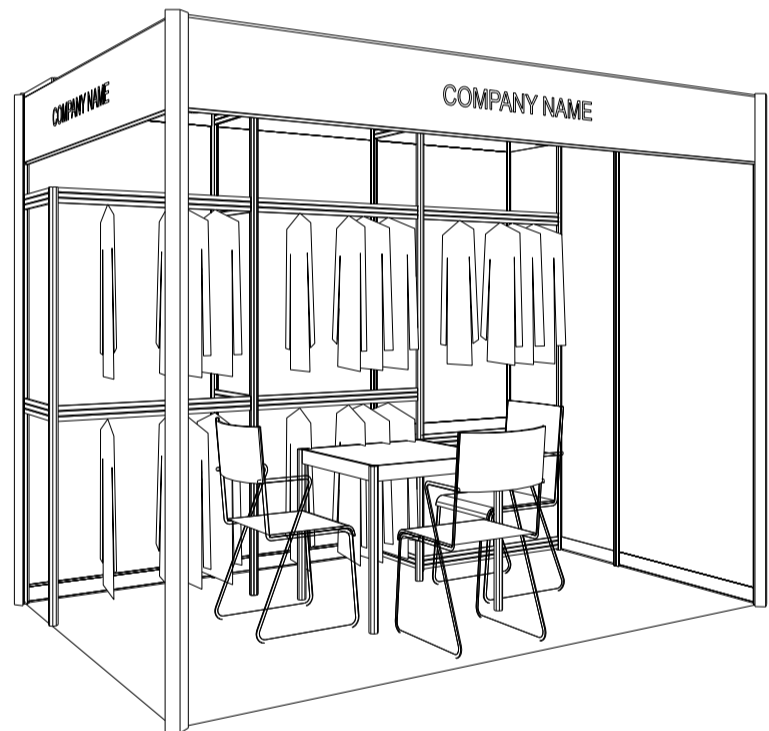

### 3M x 2M Standard Garment Booth (Left Corner)

三米乘二米標準成衣展台 (左邊角位)

LOCKABLE CABINET W/ 1 NO. OF GARMENT RAIL  
有鎖儲物櫃連1條掛衣通

2NOS. OF GARMENT RAIL  
兩條掛衣通

13W LED LAMP SPOTLIGHT (YELLOW LIGHT)  
13瓦特LED燈膽短臂射燈 (黃光)

700W X 700D X 750H MEETING TABLE  
會議桌 (正方檯)

13W LED LAMP LONGARMED SPOTLIGHT (YELLOW LIGHT)  
13瓦特LED燈膽長臂射燈 (黃光)

PLAN  
平面圖

PERSPECTIVE  
透視圖

ELEVATION  
正面圖

BOOTH SPECIFICATIONS 攤位規格		QTY.
LC	1000W x 500D x 750H CABINET 有鎖儲物櫃	1
GR	GARMENT RAIL 掛衣通	5
▽	13W LED LAMP SPOTLIGHT (YELLOW LIGHT) 13瓦特LED燈膽短臂射燈 (黃光)	3
○	13W LED LAMP LONGARMED SPOTLIGHT (YELLOW LIGHT) 13瓦特LED燈膽長臂射燈 (黃光)	2
TA	700W x 700D x 750H MEETING TABLE 會議桌 (正方檯)	1
CH	BLACK LEATHER CHAIR 黑皮椅	3
---	CEILING BEAM 天花樑	3M
	RUBBISH BIN & CARPET (6sqm.) 廢紙箱及地毯	

Garment hanger will not be included as basic booth facilities.

攤位設施不包括衣架

\*The Hong Kong Trade Development Council reserves the right to change the configuration if necessary.

\*如有需要，香港貿易發展局將更改攤位結構。