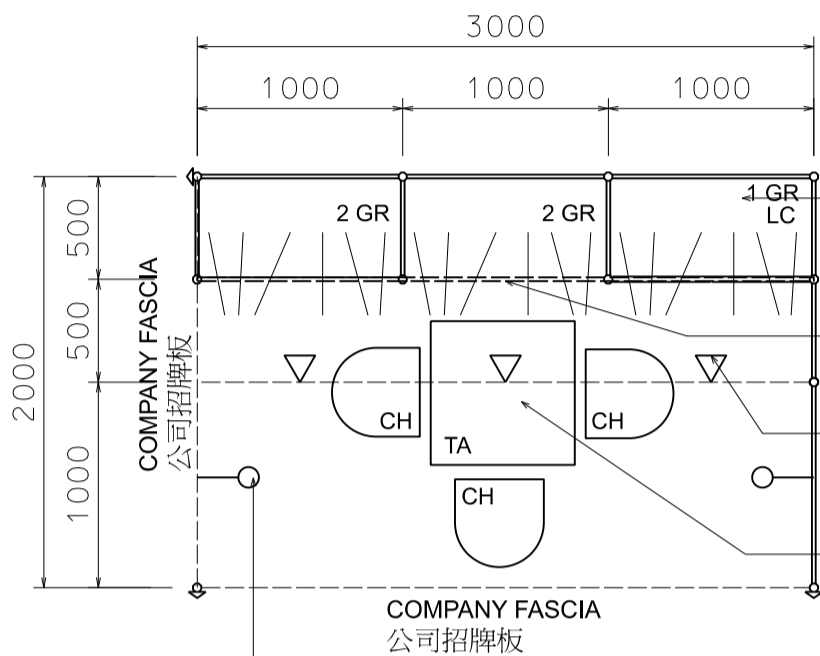

### 3M x 2M Standard Garment Booth (Left Corner)

三米乘二米標準成衣展台 (左邊角位)

LOCKABLE CABINET W/ 1 NO. OF GARMENT RAIL  
有鎖儲物櫃連1條掛衣通

2NOS. OF GARMENT RAIL  
兩條掛衣通

13W LED LAMP SPOTLIGHT (YELLOW LIGHT)  
13瓦特LED燈膽短臂射燈 (黃光)

700W X 700D X 750H MEETING TABLE  
會議桌 (正方檯)

13W LED LAMP LONGARMED SPOTLIGHT (YELLOW LIGHT)  
13瓦特LED燈膽長臂射燈 (黃光)

PLAN  
平面圖

PERSPECTIVE  
透視圖

ELEVATION  
正面圖

BOOTH SPECIFICATIONS 攤位規格		QTY.
LC	1000W x 500D x 750H CABINET 有鎖儲物櫃	1
GR	GARMENT RAIL 掛衣通	5
▽	13W LED LAMP SPOTLIGHT (YELLOW LIGHT) 13瓦特LED燈膽短臂射燈 (黃光)	3
○	13W LED LAMP LONGARMED SPOTLIGHT (YELLOW LIGHT) 13瓦特LED燈膽長臂射燈 (黃光)	2
TA	700W x 700D x 750H MEETING TABLE 會議桌 (正方檯)	1
CH	BLACK LEATHER CHAIR 黑皮椅	3
---	CEILING BEAM 天花樑	3M
	RUBBISH BIN & CARPET (6sqm.) 廢紙箱及地毯	