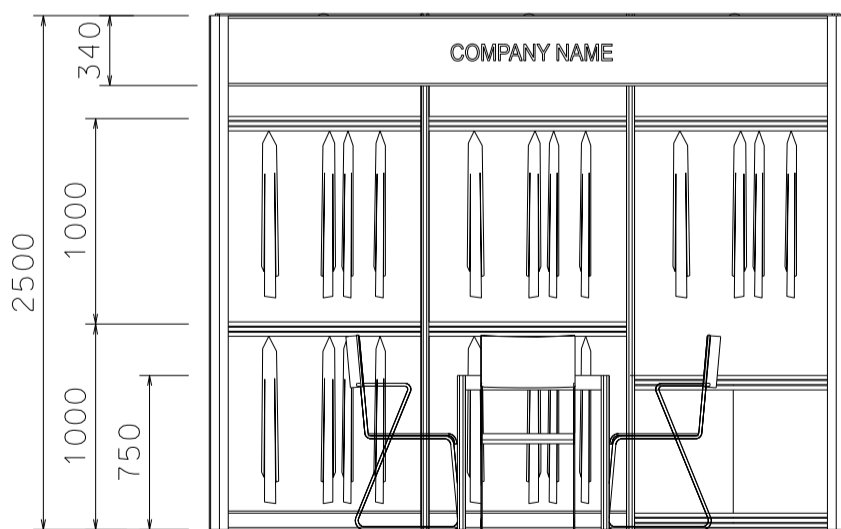

### 3M x 2M Standard Garment Booth (Left Corner)

三米乘二米標準成衣展台 (左邊角位)

LOCKABLE CABINET W/ 1 NO. OF GARMENT RAIL  
有鎖儲物櫃連1條掛衣通

2NOS. OF GARMENT RAIL  
兩條掛衣通

13W LED LAMP SPOTLIGHT (YELLOW LIGHT)  
13瓦特LED燈膽短臂射燈 (黃光)

700W X 700D X 750H MEETING TABLE  
會議桌 (正方檯)

13W LED LAMP LONGARMED SPOTLIGHT (YELLOW LIGHT)  
13瓦特LED燈膽長臂射燈 (黃光)

PLAN  
平面圖

PERSPECTIVE  
透視圖

ELEVATION  
正面圖

BOOTH SPECIFICATIONS 攤位規格		QTY.
LC	1000W x 500D x 750H CABINET 有鎖儲物櫃	1
GR	GARMENT RAIL 掛衣通	5
▽	13W LED LAMP SPOTLIGHT (YELLOW LIGHT) 13瓦特LED燈膽短臂射燈 (黃光)	3
○	13W LED LAMP LONGARMED SPOTLIGHT (YELLOW LIGHT) 13瓦特LED燈膽長臂射燈 (黃光)	2
TA	700W x 700D x 750H MEETING TABLE 會議桌 (正方檯)	1
CH	BLACK LEATHER CHAIR 黑皮椅	3
---	CEILING BEAM 天花樑	3M
	RUBBISH BIN & CARPET (6sqm.) 廢紙箱及地毯	