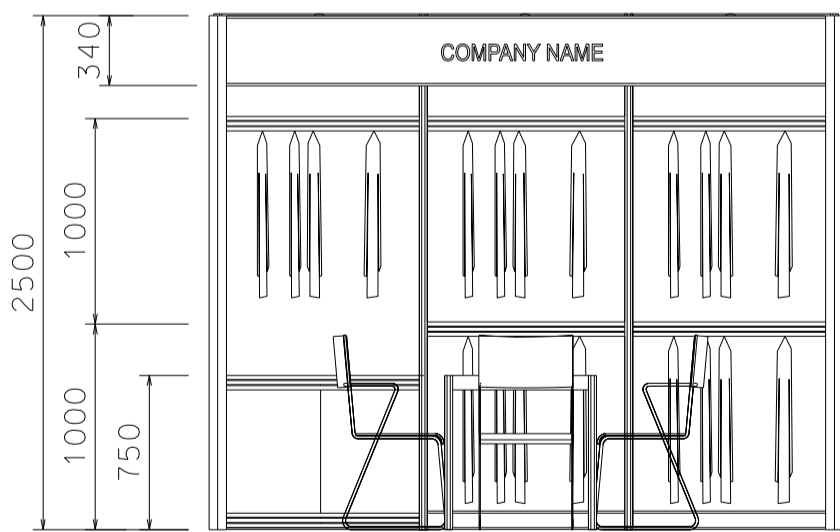

## 3M x 2M Standard Garment Booth (Right Corner)

三米乘二米標準成衣展台 (右邊角位)

LOCKABLE CABINET W/ 1 NO. OF GARMENT RAIL  
有鎖儲物櫃連1條掛衣通

2NOS. OF GARMENT RAIL  
兩條掛衣通

13W LED LAMP  
SPOTLIGHT (YELLOW LIGHT)  
13瓦特LED燈膽短臂射燈 (黃光)

700W X700D X 750H MEETING TABLE  
會議桌 (正方檯)

13W LED LAMP  
LONGARMED SPOTLIGHT (YELLOW LIGHT)  
13瓦特LED燈膽長臂射燈 (黃光)

PLAN  
平面圖

PERSPECTIVE  
透視圖

ELEVATION  
正面圖

BOOTH SPECIFICATIONS 攤位規格		QTY.
	1000W x 500D x 750H CABINET 有鎖儲物櫃	1
	GARMENT RAIL 掛衣通	5
	13W LED LAMP SPOTLIGHT (YELLOW LIGHT) 13瓦特LED燈膽短臂射燈 (黃光)	3
	13W LED LAMP LONGARMED SPOTLIGHT (YELLOW LIGHT) 13瓦特LED燈膽長臂射燈 (黃光)	2
	700W x 700D x 750H MEETING TABLE 會議桌 (正方檯)	1
	BLACK LEATHER CHAIR 黑皮椅	3
	CEILING BEAM 天花樑	3M
	RUBBISH BIN & CARPET (6sqm.) 廢紙箱及地毯	