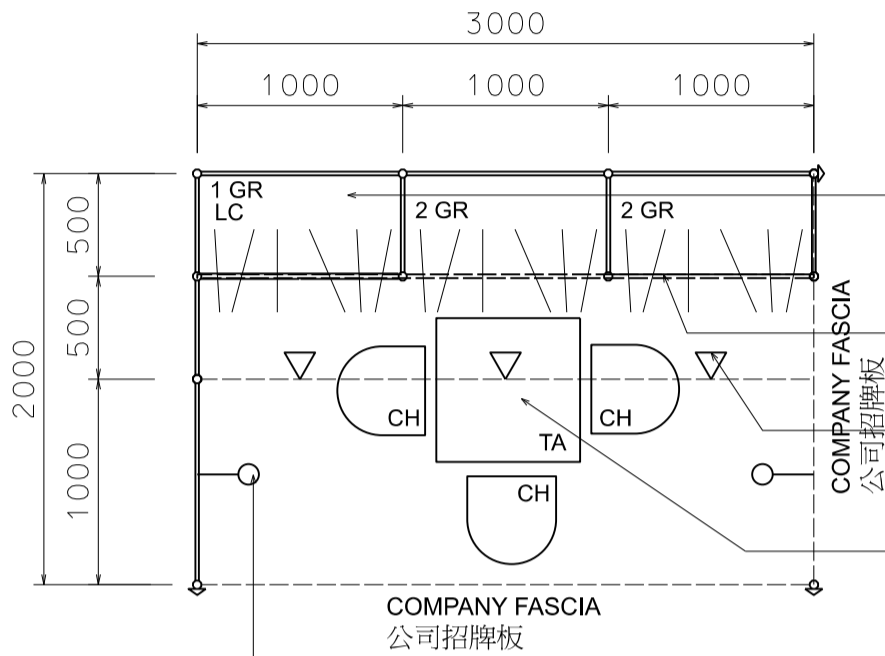

## 3M x 2M Standard Garment Booth (Right Corner)

三米乘二米標準成衣展台 (右邊角位)

LOCKABLE CABINET W/ 1 NO. OF GARMENT RAIL  
有鎖儲物櫃連1條掛衣通

2NOS. OF GARMENT RAIL  
兩條掛衣通

13W LED LAMP  
SPOTLIGHT (YELLOW LIGHT)  
13瓦特LED燈膽短臂射燈 (黃光)

700W X700D X 750H MEETING TABLE  
會議桌 (正方檯)

13W LED LAMP  
LONGARMED SPOTLIGHT (YELLOW LIGHT)  
13瓦特LED燈膽長臂射燈 (黃光)

PLAN  
平面圖

PERSPECTIVE  
透視圖

ELEVATION  
正面圖

BOOTH SPECIFICATIONS 攤位規格		QTY.
	1000W x 500D x 750H CABINET 有鎖儲物櫃	1
	GARMENT RAIL 掛衣通	5
	13W LED LAMP SPOTLIGHT (YELLOW LIGHT) 13瓦特LED燈膽短臂射燈 (黃光)	3
	13W LED LAMP LONGARMED SPOTLIGHT (YELLOW LIGHT) 13瓦特LED燈膽長臂射燈 (黃光)	2
	700W x 700D x 750H MEETING TABLE 會議桌 (正方檯)	1
	BLACK LEATHER CHAIR 黑皮椅	3
	CEILING BEAM 天花樑	3M
	RUBBISH BIN & CARPET (6sqm.) 廢紙箱及地毯	