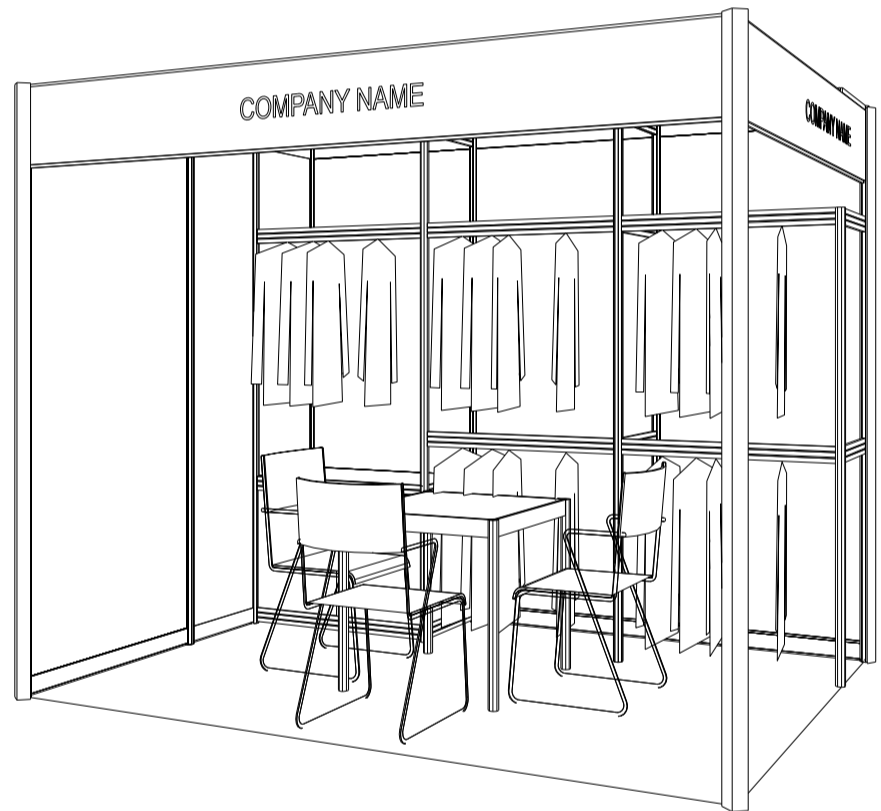

## 3M x 2M Standard Garment Booth (Right Corner)

三米乘二米標準成衣展台 (右邊角位)

LOCKABLE CABINET W/ 1 NO. OF GARMENT RAIL  
有鎖儲物櫃連1條掛衣通

2NOS. OF GARMENT RAIL  
兩條掛衣通

13W LED LAMP  
SPOTLIGHT (YELLOW LIGHT)  
13瓦特LED燈膽短臂射燈 (黃光)

700W X700D X 750H MEETING TABLE  
會議桌 (正方檯)

13W LED LAMP  
LONGARMED SPOTLIGHT (YELLOW LIGHT)  
13瓦特LED燈膽長臂射燈 (黃光)

PLAN  
平面圖

PERSPECTIVE  
透視圖

ELEVATION  
正面圖

BOOTH SPECIFICATIONS 攤位規格		QTY.
	1000W x 500D x 750H CABINET 有鎖儲物櫃	1
	GARMENT RAIL 掛衣通	5
	13W LED LAMP SPOTLIGHT (YELLOW LIGHT) 13瓦特LED燈膽短臂射燈 (黃光)	3
	13W LED LAMP LONGARMED SPOTLIGHT (YELLOW LIGHT) 13瓦特LED燈膽長臂射燈 (黃光)	2
	700W x 700D x 750H MEETING TABLE 會議桌 (正方檯)	1
	BLACK LEATHER CHAIR 黑皮椅	3
	CEILING BEAM 天花樑	3M
	RUBBISH BIN & CARPET (6sqm.) 廢紙箱及地毯	

Garment hanger will not be included as basic booth facilities.

攤位設施不包括衣架

\*The Hong Kong Trade Development Council reserves the right to change the configuration if necessary.

\*如有需要，香港貿易發展局有權更改攤位結構。