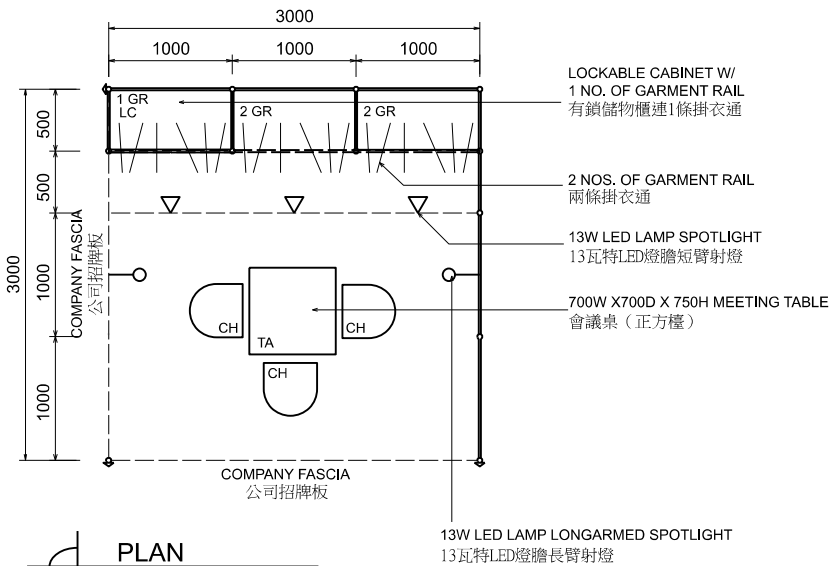

## 3M x 3M Standard Garment Booth (Left Corner)

三米乘三米標準成衣展台 (左邊角位)

PLAN

平面圖

PERSPECTIVE

透視圖

ELEVATION

正面圖

SIDE ELEVATION

側視圖

BOOTH SPECIFICATIONS 攤位規格		QTY.
	1000W x 500D x 750H CABINET 有鎖儲物櫃	1
	GARMENT RAIL 掛衣通	5
	13W LED LAMP SPOTLIGHT (YELLOW LIGHT) 13瓦特LED燈膽短臂射燈 (黃光)	3
	13W LED LAMP LONGARMED SPOTLIGHT (YELLOW LIGHT) 13瓦特LED燈膽長臂射燈 (黃光)	2
	700W x 700D x 750H MEETING TABLE 會議桌 (正方檯)	1
	BLACK LEATHER CHAIR 黑皮椅	3
---	CEILING BEAM 天花樑	3M
	RUBBISH BIN & CARPET (9sqm.) 廢紙箱及地毯	