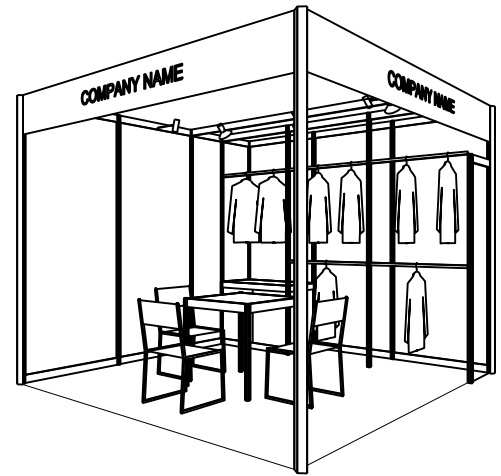

3M x 3M Standard Garment Booth (Right Corner)

三米乘三米標準成衣展台 (右邊角位)

PLAN
平面圖

PERSPECTIVE
透視圖

ELEVATION
正面圖

SIDE ELEVATION
側視圖

BOOTH SPECIFICATIONS 攤位規格		QTY.
	1000W x 500D x 750H CABINET 有鎖儲物櫃	1
	GARMENT RAIL 掛衣通	5
	13W LED LAMP SPOTLIGHT (YELLOW LIGHT) 13瓦特LED燈膽短臂射燈 (黃光)	3
	13W LED LAMP LONGARMED SPOTLIGHT (YELLOW LIGHT) 13瓦特LED燈膽長臂射燈 (黃光)	2
	700W x 700D x 750H MEETING TABLE 會議桌 (正方檯)	1
	BLACK LEATHER CHAIR 黑皮椅	3
	CEILING BEAM 天花樑	3M
	RUBBISH BIN & CARPET (9sqm.) 廢紙箱及地毯	

Garment hanger will not be included as basic booth facilities.
攤位設施不包括衣架

*The Hong Kong Trade Development Council reserves the right to change the configuration if necessary.
*如有需要，香港貿易發展局有權更改攤位結構。