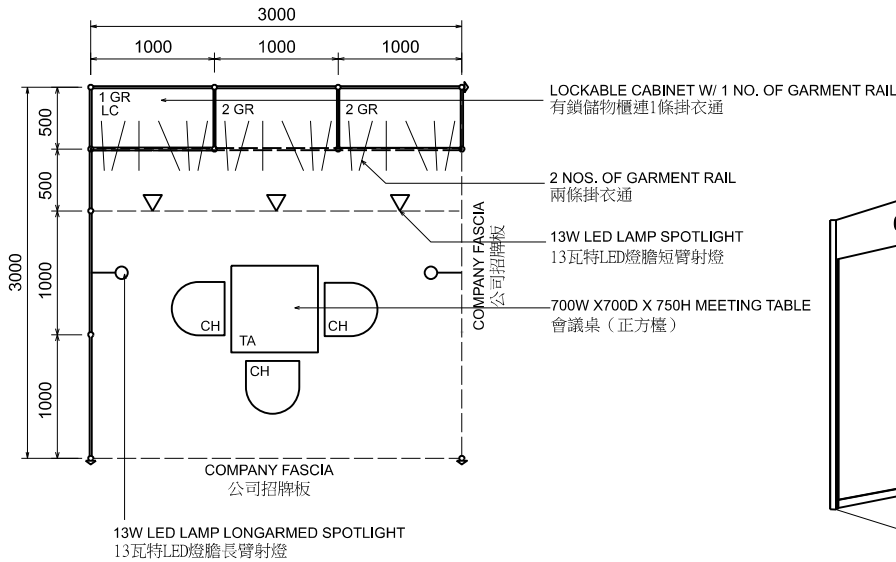

3M x 3M Standard Garment Booth (Right Corner)

三米乘三米標準成衣展台 (右邊角位)

PLAN
平面圖

PERSPECTIVE
透視圖

ELEVATION
正面圖

SIDE ELEVATION
側視圖

BOOTH SPECIFICATIONS 攤位規格		QTY.
	1000W x 500D x 750H CABINET 有鎖儲物櫃	1
	GARMENT RAIL 掛衣通	5
	13W LED LAMP SPOTLIGHT (YELLOW LIGHT) 13瓦特LED燈膽短臂射燈 (黃光)	3
	13W LED LAMP LONGARMED SPOTLIGHT (YELLOW LIGHT) 13瓦特LED燈膽長臂射燈 (黃光)	2
	700W x 700D x 750H MEETING TABLE 會議桌 (正方檯)	1
	BLACK LEATHER CHAIR 黑皮椅	3
	CEILING BEAM 天花樑	3M
	RUBBISH BIN & CARPET (9sqm.) 廢紙箱及地毯	