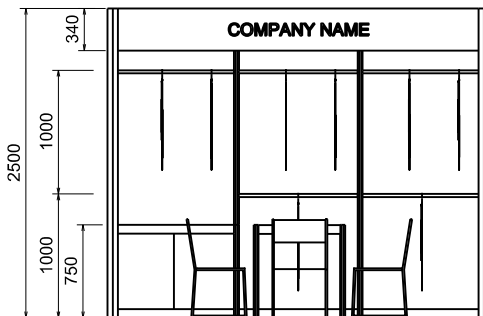

3M x 3M Standard Garment Booth (Right Corner)

三米乘三米標準成衣展台 (右邊角位)

PLAN
平面圖

PERSPECTIVE
透視圖

ELEVATION
正面圖

SIDE ELEVATION
側視圖

BOOTH SPECIFICATIONS 攤位規格		QTY.
	1000W x 500D x 750H CABINET 有鎖儲物櫃	1
	GARMENT RAIL 掛衣通	5
	13W LED LAMP SPOTLIGHT (YELLOW LIGHT) 13瓦特LED燈膽短臂射燈 (黃光)	3
	13W LED LAMP LONGARMED SPOTLIGHT (YELLOW LIGHT) 13瓦特LED燈膽長臂射燈 (黃光)	2
	700W x 700D x 750H MEETING TABLE 會議桌 (正方檯)	1
	BLACK LEATHER CHAIR 黑皮椅	3
	CEILING BEAM 天花樑	3M
	RUBBISH BIN & CARPET (9sqm.) 廢紙箱及地毯	