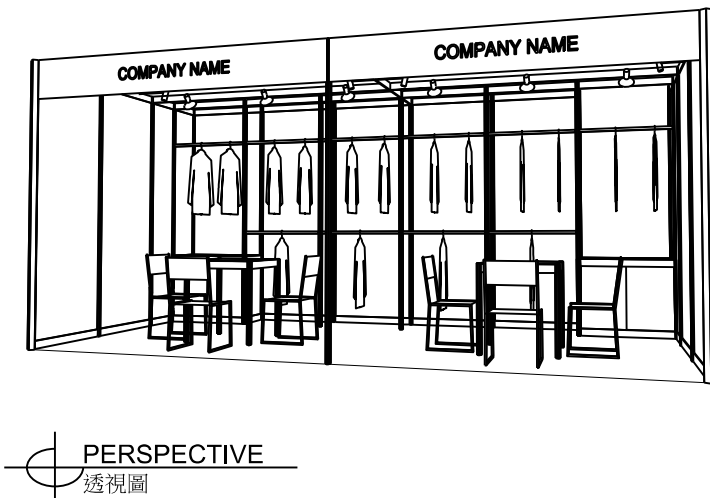

## 6M x 3M Standard Garment Booth 六米乘三米標準成衣展台

BOOTH SPECIFICATIONS 攤位規格		QTY.
	1000W x 500D x 750H CABINET 有鎖儲物櫃	2
	GARMENT RAIL 掛衣通	10
	13W LED LAMP SPOTLIGHT (YELLOW LIGHT) 13瓦特LED燈膽短臂射燈 (黃光)	6
	13W LED LAMP LONGARMED SPOTLIGHT (YELLOW LIGHT) 13瓦特LED燈膽長臂射燈 (黃光)	4
	700W x 700D x 750H MEETING TABLE 會議桌 (正方檯)	2
	BLACK LEATHER CHAIR 黑皮椅	6
	CEILING BEAM 天花樑	9M
	RUBBISH BIN & CARPET (18sqm.) 廢紙箱及地毯	

Garment hanger will not be included as basic booth facilities.  
攤位設施不包括衣架

\*The Hong Kong Trade Development Council reserves the right to change the configuration if necessary.  
\*如有需要，香港貿易發展局有權更改攤位結構。