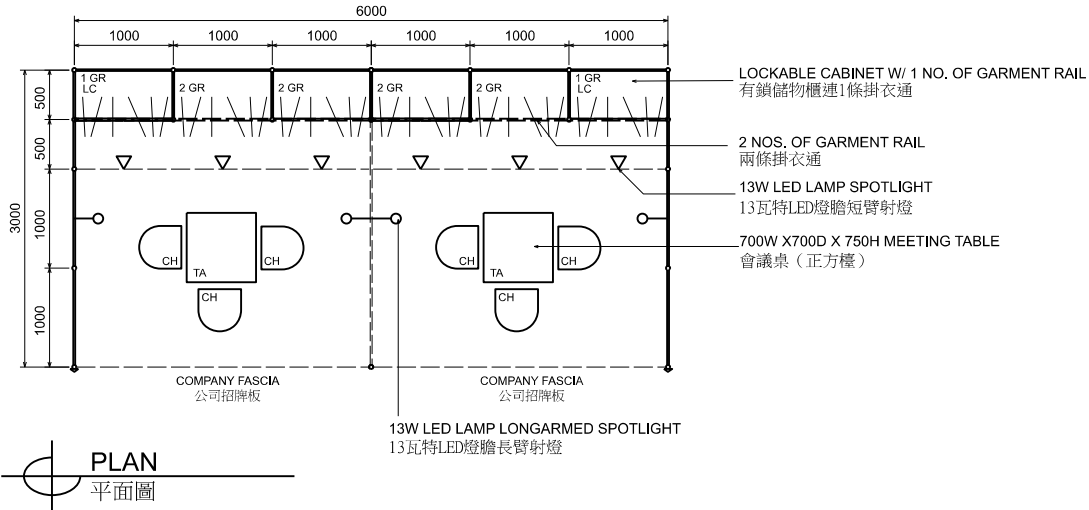

## 6M x 3M Standard Garment Booth 六米乘三米標準成衣展台

BOOTH SPECIFICATIONS 攤位規格		QTY.
	1000W x 500D x 750H CABINET 有鎖儲物櫃	2
	GARMENT RAIL 掛衣通	10
	13W LED LAMP SPOTLIGHT (YELLOW LIGHT) 13瓦特LED燈膽短臂射燈 (黃光)	6
	13W LED LAMP LONGARMED SPOTLIGHT (YELLOW LIGHT) 13瓦特LED燈膽長臂射燈 (黃光)	4
	700W x 700D x 750H MEETING TABLE 會議桌 (正方檯)	2
	BLACK LEATHER CHAIR 黑皮椅	6
	CEILING BEAM 天花樑	9M
	RUBBISH BIN & CARPET (18sqm.) 廢紙箱及地毯	