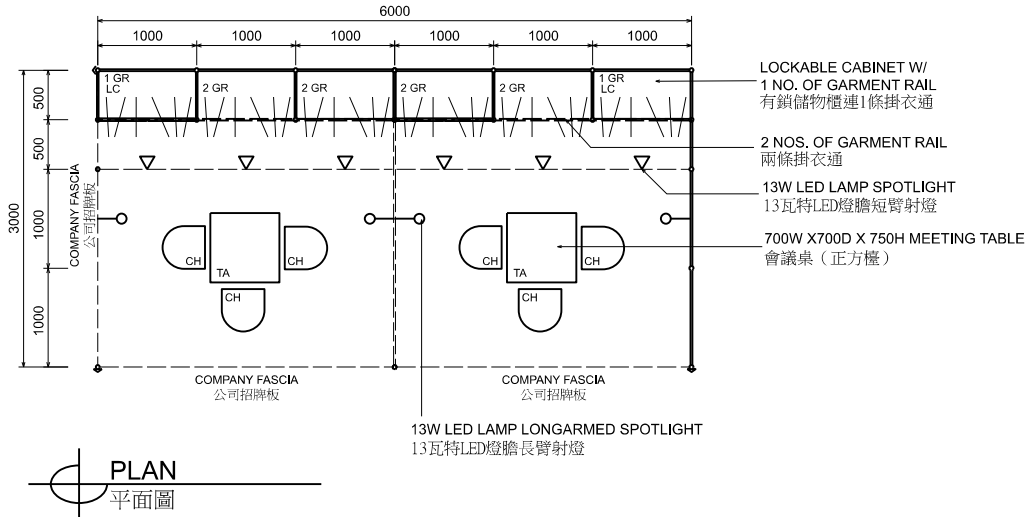

## 6M x 3M Standard Garment Booth (Left Corner)

六米乘三米標準成衣展台 (左邊角位)

BOOTH SPECIFICATIONS 攤位規格		QTY.
	1000W x 500D x 750H CABINET 有鎖儲物櫃	2
	GARMENT RAIL 掛衣通	10
	13W LED LAMP SPOTLIGHT (YELLOW LIGHT) 13瓦特LED燈膽短臂射燈 (黃光)	6
	13W LED LAMP LONGARMED SPOTLIGHT (YELLOW LIGHT) 13瓦特LED燈膽長臂射燈 (黃光)	4
	700W x 700D x 750H MEETING TABLE 會議桌 (正方檯)	2
	BLACK LEATHER CHAIR 黑皮椅	6
---	CEILING BEAM 天花樑	9M
	RUBBISH BIN & CARPET (18sqm.) 廢紙箱及地毯	