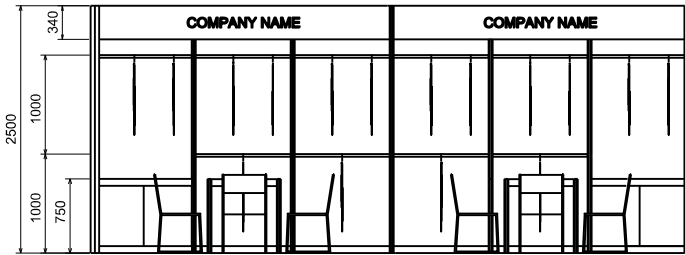

## 6M x 3M Standard Garment Booth (Left Corner)

六米乘三米標準成衣展台 (左邊角位)

BOOTH SPECIFICATIONS 攤位規格		QTY.
	1000W x 500D x 750H CABINET 有鎖儲物櫃	2
	GARMENT RAIL 掛衣通	10
	13W LED LAMP SPOTLIGHT (YELLOW LIGHT) 13瓦特LED燈膽短臂射燈 (黃光)	6
	13W LED LAMP LONGARMED SPOTLIGHT (YELLOW LIGHT) 13瓦特LED燈膽長臂射燈 (黃光)	4
	700W x 700D x 750H MEETING TABLE 會議桌 (正方檯)	2
	BLACK LEATHER CHAIR 黑皮椅	6
---	CEILING BEAM 天花樑	9M
	RUBBISH BIN & CARPET (18sqm.) 廢紙箱及地毯	

Garment hanger will not be included as basic booth facilities.

攤位設施不包括衣架

\*The Hong Kong Trade Development Council reserves the right to change the configuration if necessary.

\*如有需要，香港貿易發展局有權更改攤位結構。