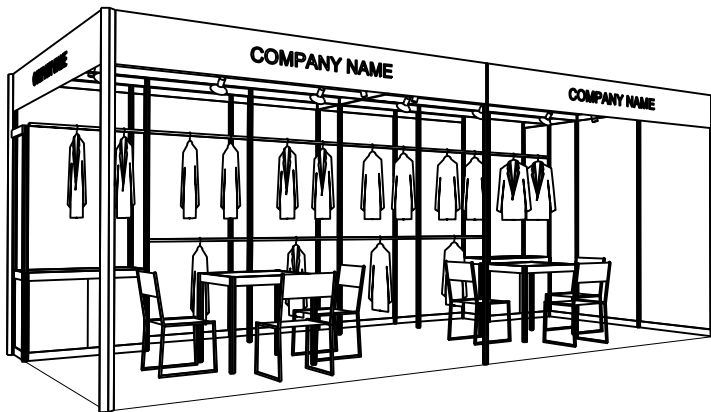

## 6M x 3M Standard Garment Booth (Left Corner)

六米乘三米標準成衣展台 (左邊角位)

BOOTH SPECIFICATIONS 攤位規格		QTY.
	1000W x 500D x 750H CABINET 有鎖儲物櫃	2
	GARMENT RAIL 掛衣通	10
	13W LED LAMP SPOTLIGHT (YELLOW LIGHT) 13瓦特LED燈膽短臂射燈 (黃光)	6
	13W LED LAMP LONGARMED SPOTLIGHT (YELLOW LIGHT) 13瓦特LED燈膽長臂射燈 (黃光)	4
	700W x 700D x 750H MEETING TABLE 會議桌 (正方檯)	2
	BLACK LEATHER CHAIR 黑皮椅	6
---	CEILING BEAM 天花樑	9M
	RUBBISH BIN & CARPET (18sqm.) 廢紙箱及地毯	

Garment hanger will not be included as basic booth facilities.

攤位設施不包括衣架

\*The Hong Kong Trade Development Council reserves the right to change the configuration if necessary.

\*如有需要，香港貿易發展局有權更改攤位結構。