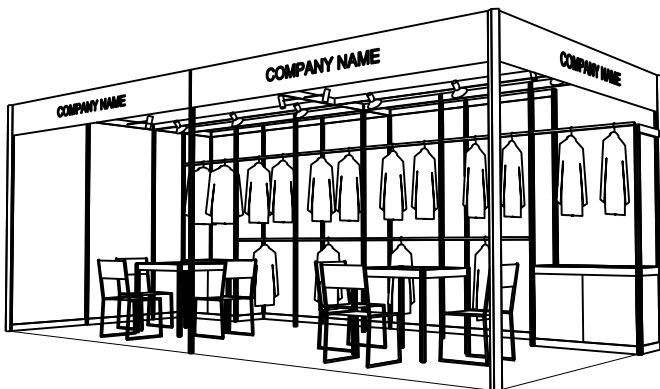

6M x 3M Standard Garment Booth (Right Corner)

六米乘三米標準成衣展台 (右邊角位)

PLAN
平面圖

ELEVATION
正面圖

SIDE VIEW
側視圖

PERSPECTIVE
透視圖

BOOTH SPECIFICATIONS 攤位規格		QTY.
LC	1000W x 500D x 750H CABINET 有鎖儲物櫃	2
GR	GARMENT RAIL 掛衣通	10
▽	13W LED LAMP SPOTLIGHT (YELLOW LIGHT) 13瓦特LED燈膽短臂射燈 (黃光)	6
⌈	13W LED LAMP LONGARMED SPOTLIGHT (YELLOW LIGHT) 13瓦特LED燈膽長臂射燈 (黃光)	4
TA	700W x 700D x 750H MEETING TABLE 會議桌 (正方檯)	2
CH	BLACK LEATHER CHAIR 黑皮椅	6
---	CEILING BEAM 天花樑	9M
	RUBBISH BIN & CARPET (18sqm.) 廢紙箱及地毯	

Garment hanger will not be included as basic booth facilities.

攤位設施不包括衣架

*The Hong Kong Trade Development Council reserves the right to change the configuration if necessary.

*如有需要，香港貿易發展局有權更改攤位結構。