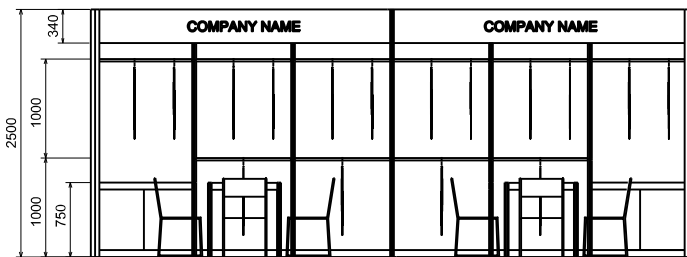

6M x 3M Standard Garment Booth (Right Corner)

六米乘三米標準成衣展台 (右邊角位)

PLAN
平面圖

ELEVATION
正面圖

SIDE VIEW
側視圖

PERSPECTIVE
透視圖

BOOTH SPECIFICATIONS 攤位規格		QTY.
LC	1000W x 500D x 750H CABINET 有鎖儲物櫃	2
GR	GARMENT RAIL 掛衣通	10
▽	13W LED LAMP SPOTLIGHT (YELLOW LIGHT) 13瓦特LED燈膽短臂射燈 (黃光)	6
⌈	13W LED LAMP LONGARMED SPOTLIGHT (YELLOW LIGHT) 13瓦特LED燈膽長臂射燈 (黃光)	4
TA	700W x 700D x 750H MEETING TABLE 會議桌 (正方檯)	2
CH	BLACK LEATHER CHAIR 黑皮椅	6
---	CEILING BEAM 天花樑	9M
	RUBBISH BIN & CARPET (18sqm.) 廢紙箱及地毯	

Garment hanger will not be included as basic booth facilities.

攤位設施不包括衣架

*The Hong Kong Trade Development Council reserves the right to change the configuration if necessary.

*如有需要，香港貿易發展局有權更改攤位結構。