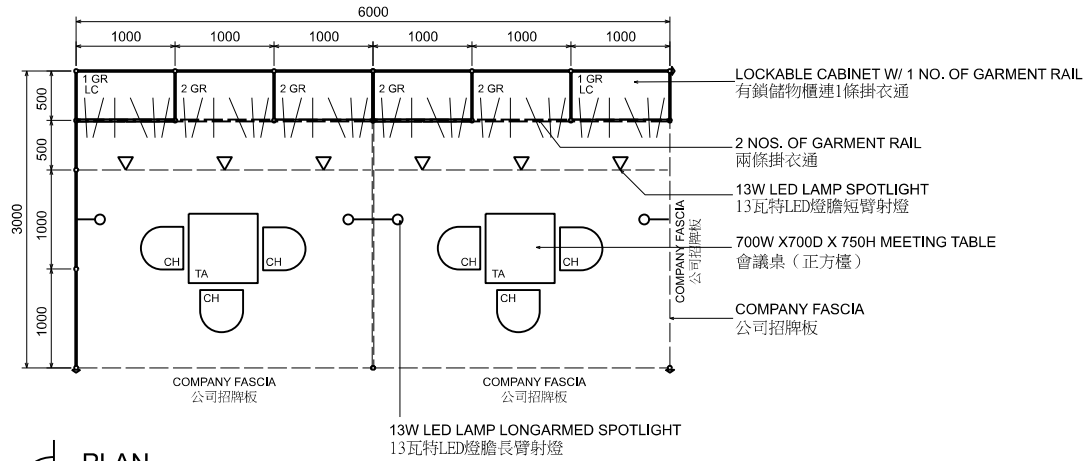

6M x 3M Standard Garment Booth (Right Corner)

六米乘三米標準成衣展台 (右邊角位)

PLAN
平面圖

ELEVATION
正面圖

SIDE VIEW
側視圖

PERSPECTIVE
透視圖

BOOTH SPECIFICATIONS 攤位規格		QTY.
LC	1000W x 500D x 750H CABINET 有鎖儲物櫃	2
GR	GARMENT RAIL 掛衣通	10
▽	13W LED LAMP SPOTLIGHT (YELLOW LIGHT) 13瓦特LED燈膽短臂射燈 (黃光)	6
⌈	13W LED LAMP LONGARMED SPOTLIGHT (YELLOW LIGHT) 13瓦特LED燈膽長臂射燈 (黃光)	4
TA	700W x 700D x 750H MEETING TABLE 會議桌 (正方檯)	2
CH	BLACK LEATHER CHAIR 黑皮椅	6
---	CEILING BEAM 天花樑	9M
	RUBBISH BIN & CARPET (18sqm.) 廢紙箱及地毯	