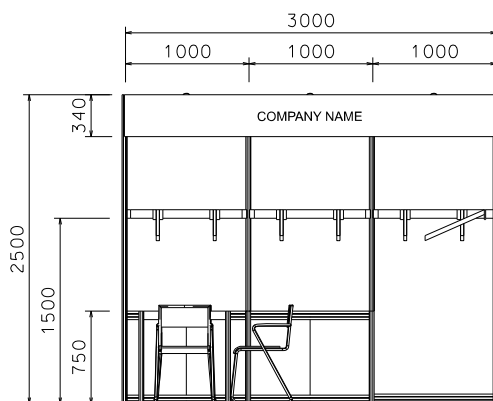

3M x 3M Standard Booth (Garment Hook)

三米乘三米標準展台(掛鉤)

PLAN
平面圖

PERSPECTIVE
透視圖

ELEVATION
正面圖

BOOTH SPECIFICATIONS		QTY.
	1000W x 500D x 750H CABINET	2
	VERTICAL GARMENT RAIL	5
	13W LED LAMP LONGARMED SPOTLIGHT (YELLOW LIGHT)	5
	700W x 700D x 750H MEETING TABLE	1
	BLACK LEATHER CHAIR	3
	CEILING BEAM	3M
	RUBBISH BIN & CARPET (9sqm.)	

Garment hanger will not be included as basic booth facilities.

攤位設施不包括衣架

*The HongKong Trade Development Council reserves the right to change the configuration if necessary.

*如有需要，香港貿易發展局有權更改攤位結構。