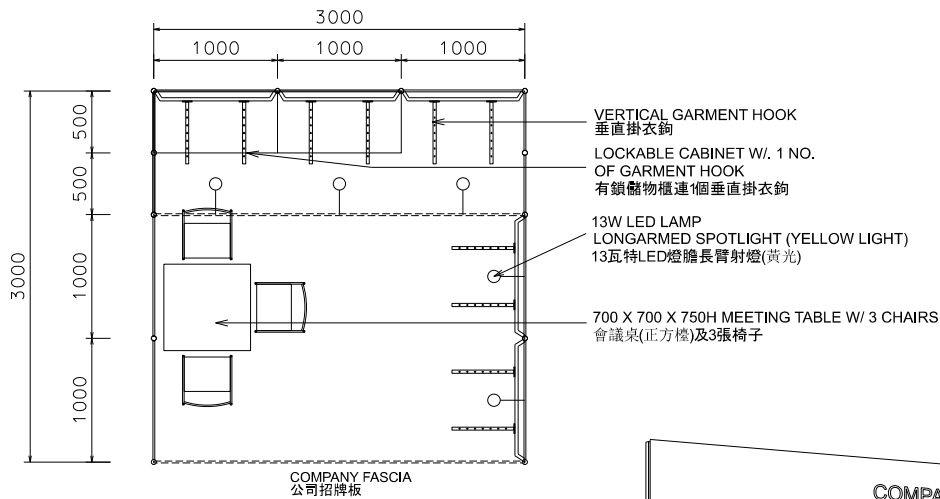

3M x 3M Standard Booth (Garment Hook)

三米乘三米標準展台(掛鉤)

PLAN
平面圖

PERSPECTIVE
透視圖

ELEVATION
正面圖

BOOTH SPECIFICATIONS		QTY.
	1000W x 500D x 750H CABINET	2
	VERTICAL GARMENT RAIL	5
	13W LED LAMP LONGARMED SPOTLIGHT (YELLOW LIGHT)	5
	700W x 700D x 750H MEETING TABLE	1
	BLACK LEATHER CHAIR	3
	CEILING BEAM	3M
	RUBBISH BIN & CARPET (9sqm.)	

Garment hanger will not be included as basic booth facilities.

攤位設施不包括衣架

*The HongKong Trade Development Council reserves the right to change the configuration if necessary.

*如有需要，香港貿易發展局有權更改攤位結構。