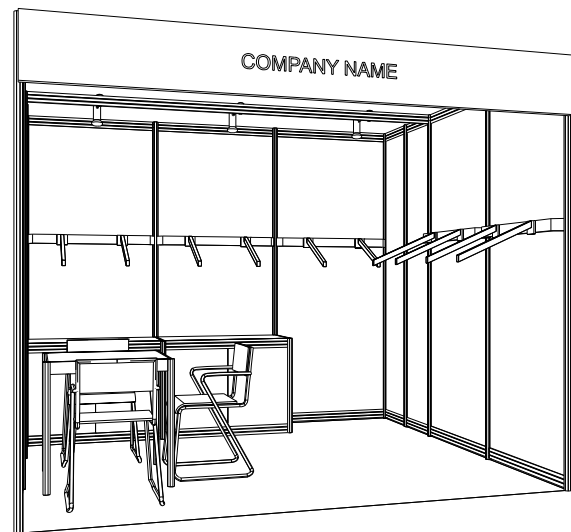

3M x 3M Standard Booth (Garment Hook)

三米乘三米標準展台(掛鉤)

PLAN
平面圖

PERSPECTIVE
透視圖

ELEVATION
正面圖

BOOTH SPECIFICATIONS		QTY.
	1000W x 500D x 750H CABINET	2
	VERTICAL GARMENT RAIL	5
	13W LED LAMP LONGARMED SPOTLIGHT (YELLOW LIGHT)	5
	700W x 700D x 750H MEETING TABLE	1
	BLACK LEATHER CHAIR	3
	CEILING BEAM	3M
	RUBBISH BIN & CARPET (9sqm.)	

Garment hanger will not be included as basic booth facilities.

攤位設施不包括衣架

*The HongKong Trade Development Council reserves the right to change the configuration if necessary.

*如有需要，香港貿易發展局有權更改攤位結構。