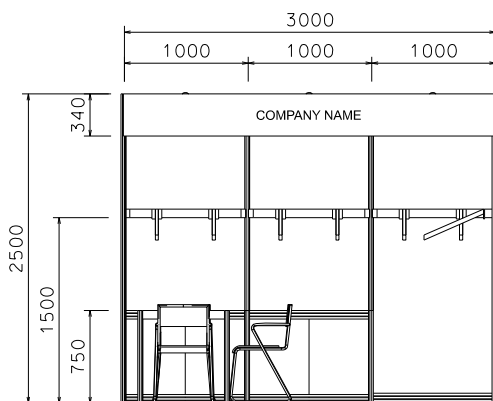

3M x 3M Left Corner Booth (Garment Hook)

三米乘三米左邊角位展台(掛鉤)

PLAN
平面圖

PERSPECTIVE
透視圖

ELEVATION
正面圖

BOOTH SPECIFICATIONS		QTY.
	1000W x 500D x 750H CABINET	2
	VERTICAL GARMENT RAIL	5
	13W LED LAMP LONGARMED SPOTLIGHT (YELLOW LIGHT)	5
	700W x 700D x 750H MEETING TABLE	1
	BLACK LEATHER CHAIR	3
	CEILING BEAM	3M
	RUBBISH BIN & CARPET (9sqm.)	

Garment hanger will not be included as basic booth facilities.

攤位設施不包括衣架

*The Hong Kong Trade Development Council reserves the right to change the configuration if necessary.

*如有需要，香港貿易發展局有權更改攤位結構。