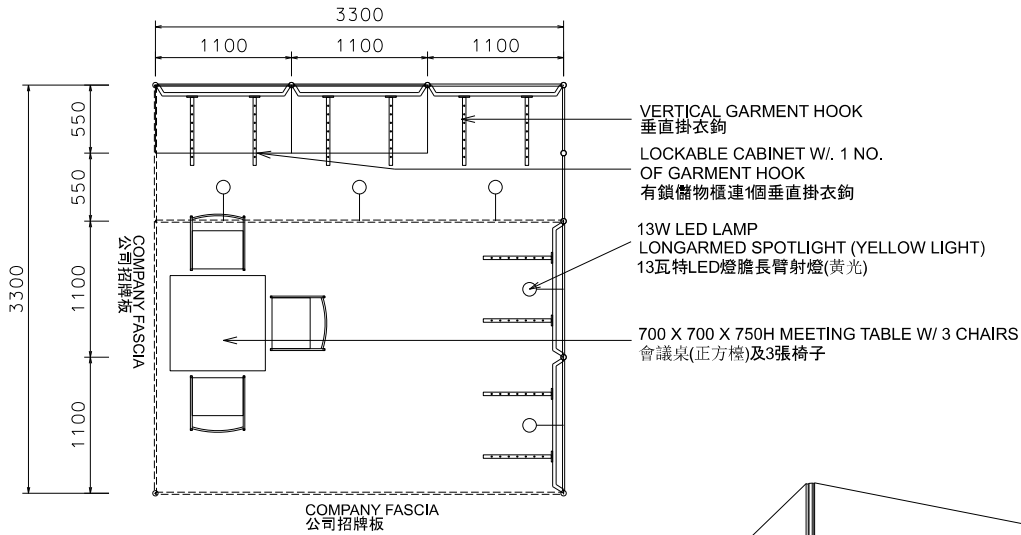

3M x 3M Left Corner Booth (Garment Hook)

三米乘三米左邊角位展台(掛鉤)

PLAN
平面圖

PERSPECTIVE
透視圖

ELEVATION
正面圖

BOOTH SPECIFICATIONS		QTY.
	1000W x 500D x 750H CABINET	2
	VERTICAL GARMENT RAIL	5
	13W LED LAMP LONGARMED SPOTLIGHT (YELLOW LIGHT)	5
	700W x 700D x 750H MEETING TABLE	1
	BLACK LEATHER CHAIR	3
	CEILING BEAM	3M
	RUBBISH BIN & CARPET (9sqm.)	

Garment hanger will not be included as basic booth facilities.

攤位設施不包括衣架

*The Hong Kong Trade Development Council reserves the right to change the configuration if necessary.

*如有需要，香港貿易發展局有權更改攤位結構。