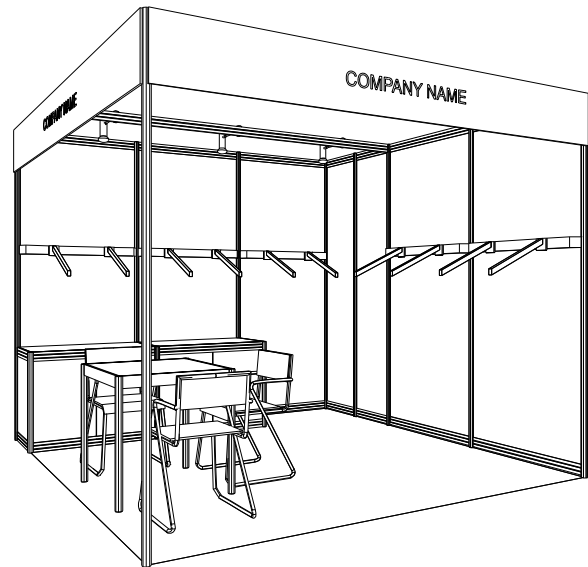

3M x 3M Left Corner Booth (Garment Hook)

三米乘三米左邊角位展台(掛鉤)

PLAN
平面圖

PERSPECTIVE
透視圖

ELEVATION
正面圖

BOOTH SPECIFICATIONS		QTY.
	1000W x 500D x 750H CABINET	2
	VERTICAL GARMENT RAIL	5
	13W LED LAMP LONGARMED SPOTLIGHT (YELLOW LIGHT)	5
	700W x 700D x 750H MEETING TABLE	1
	BLACK LEATHER CHAIR	3
	CEILING BEAM	3M
	RUBBISH BIN & CARPET (9sqm.)	

Garment hanger will not be included as basic booth facilities.

攤位設施不包括衣架

*The Hong Kong Trade Development Council reserves the right to change the configuration if necessary.

*如有需要，香港貿易發展局有權更改攤位結構。