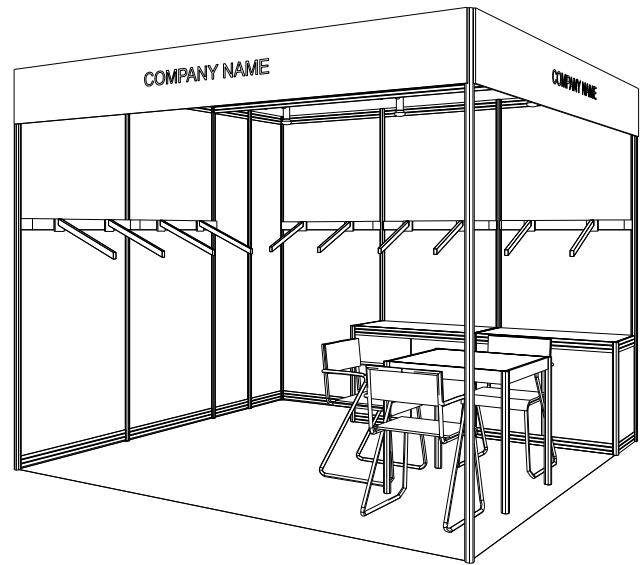

3M x 3M Right Corner Booth (Garment Hook)

三米乘三米 右邊角位展台(掛鉤)

PLAN
平面圖

PERSPECTIVE
透視圖

ELEVATION
正面圖

BOOTH SPECIFICATIONS		QTY.
	1000W x 500D x 750H CABINET	2
	VERTICAL GARMENT RAIL	5
	13W LED LAMP LONGARMED SPOTLIGHT (YELLOW LIGHT)	5
	700W x 700D x 750H MEETING TABLE	1
	BLACK LEATHER CHAIR	3
	CEILING BEAM	3M
	RUBBISH BIN & CARPET (9sqm.)	

Garment hanger will not be included as basic booth facilities.

攤位設施不包括衣架

*The Hong Kong Trade Development Council reserves the right to change the configuration if necessary.

*如有需要，香港貿易發展局有權更改攤位結構。