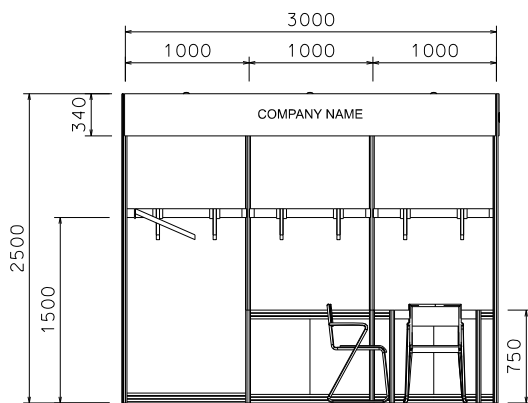

3M x 3M Right Corner Booth (Garment Hook)

三米乘三米 右邊角位展台(掛鉤)

PLAN
平面圖

PERSPECTIVE
透視圖

ELEVATION
正面圖

BOOTH SPECIFICATIONS		QTY.
	1000W x 500D x 750H CABINET	2
	VERTICAL GARMENT RAIL	5
	13W LED LAMP LONGARMED SPOTLIGHT (YELLOW LIGHT)	5
	700W x 700D x 750H MEETING TABLE	1
	BLACK LEATHER CHAIR	3
	CEILING BEAM	3M
	RUBBISH BIN & CARPET (9sqm.)	

Garment hanger will not be included as basic booth facilities.

攤位設施不包括衣架

*The Hong Kong Trade Development Council reserves the right to change the configuration if necessary.

*如有需要，香港貿易發展局有權更改攤位結構。