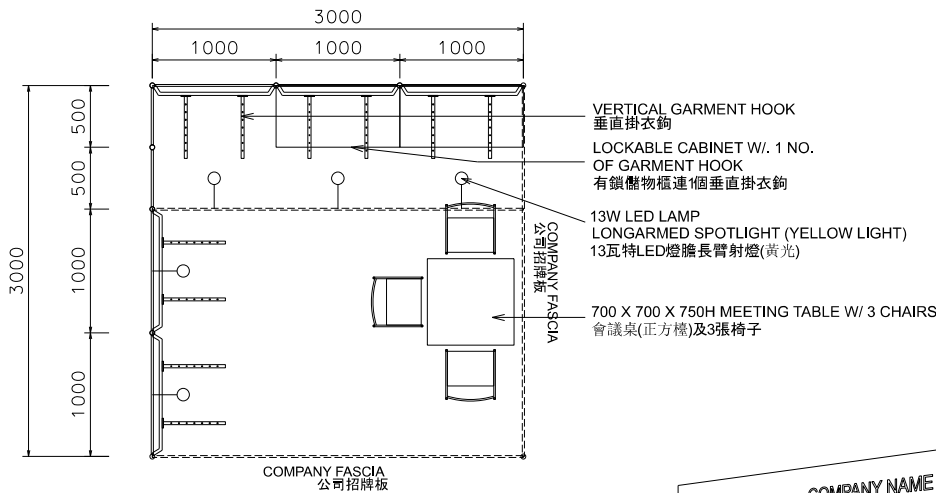

3M x 3M Right Corner Booth (Garment Hook)

三米乘三米 右邊角位展台(掛鉤)

PLAN
平面圖

PERSPECTIVE
透視圖

ELEVATION
正面圖

BOOTH SPECIFICATIONS		QTY.
	1000W x 500D x 750H CABINET	2
	VERTICAL GARMENT RAIL	5
	13W LED LAMP LONGARMED SPOTLIGHT (YELLOW LIGHT)	5
	700W x 700D x 750H MEETING TABLE	1
	BLACK LEATHER CHAIR	3
	CEILING BEAM	3M
	RUBBISH BIN & CARPET (9sqm.)	

Garment hanger will not be included as basic booth facilities.

攤位設施不包括衣架

*The Hong Kong Trade Development Council reserves the right to change the configuration if necessary.

*如有需要，香港貿易發展局有權更改攤位結構。