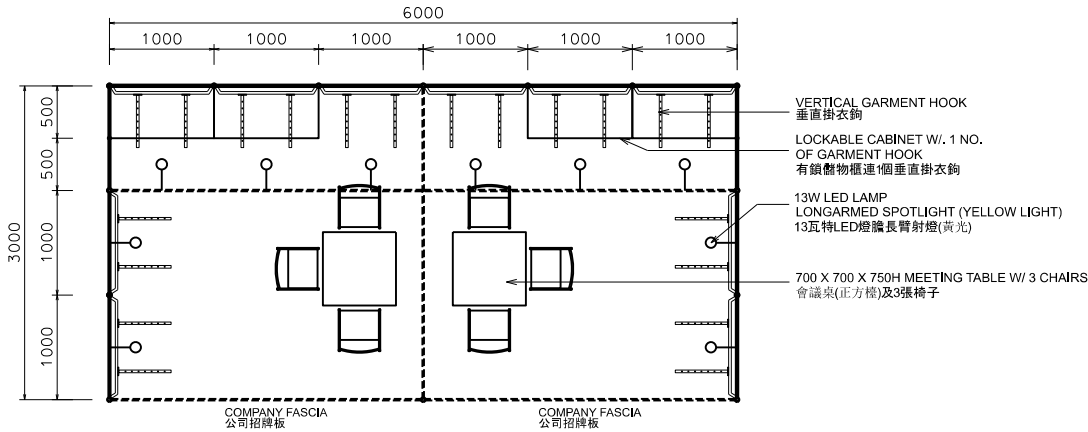

6M x 3M Standard Booth (Garment Hook)

六米乘三米標準展台(掛鉤)

BOOTH SPECIFICATIONS		QTY.
	1000W x 500D x 750H CABINET	4
	VERTICAL GARMENT RAIL	10
	13W LED LAMP LONG ARMED SPOTLIGHT (YELLOW LIGHT)	10
	700W x 700D x 750H MEETING TABLE	2
	BLACK LEATHER CHAIR	6
	CEILING BEAM	9M
	RUBBISH BIN & CARPET (18sqm.)	

Garment hanger will not be included as basic booth facilities.

攤位設施不包括衣架

*The Hong Kong Trade Development Council reserves the right to change the configuration if necessary.

*如有需要，香港貿易發展局可作攤位配置調整。