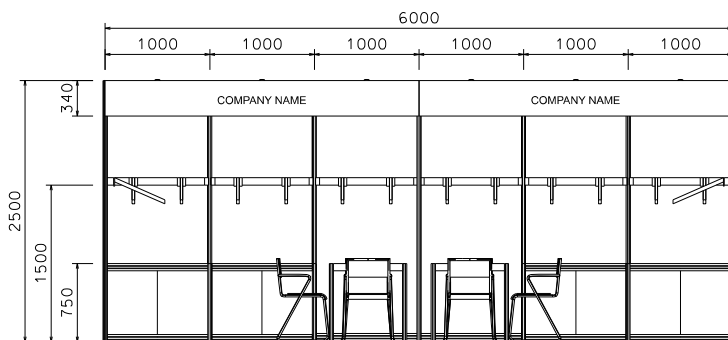

6M x 3M Standard Booth (Garment Hook)

六米乘三米標準展台(掛鉤)

BOOTH SPECIFICATIONS		QTY.
	1000W x 500D x 750H CABINET	4
	VERTICAL GARMENT RAIL	10
	13W LED LAMP LONG ARMED SPOTLIGHT (YELLOW LIGHT)	10
	700W x 700D x 750H MEETING TABLE	2
	BLACK LEATHER CHAIR	6
	CEILING BEAM	9M
	RUBBISH BIN & CARPET (18sqm.)	

Garment hanger will not be included as basic booth facilities.

攤位設施不包括衣架

*The Hong Kong Trade Development Council reserves the right to change the configuration if necessary.

*如有需要，香港貿易發展局可作攤位配置調整。