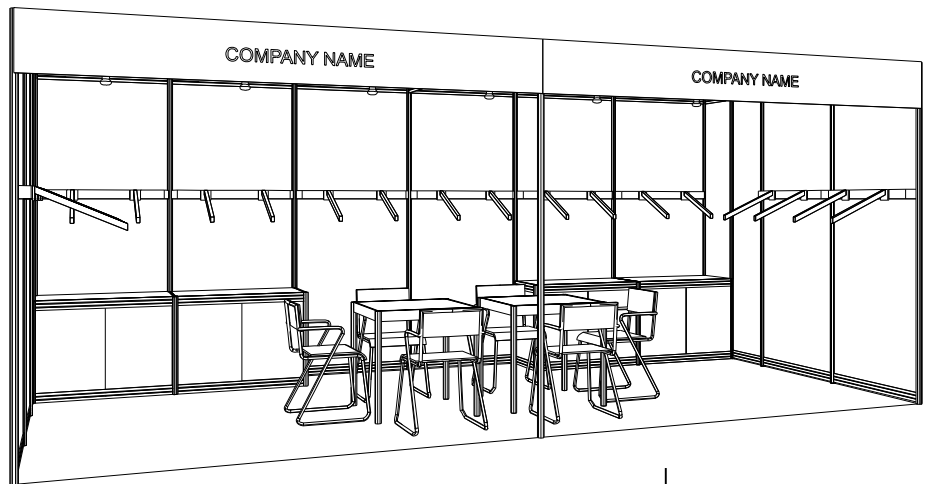

6M x 3M Standard Booth (Garment Hook)

六米乘三米標準展台(掛鉤)

BOOTH SPECIFICATIONS		QTY.
	1000W x 500D x 750H CABINET	4
	VERTICAL GARMENT RAIL	10
	13W LED LAMP LONG ARMED SPOTLIGHT (YELLOW LIGHT)	10
	700W x 700D x 750H MEETING TABLE	2
	BLACK LEATHER CHAIR	6
	CEILING BEAM	9M
	RUBBISH BIN & CARPET (18sqm.)	

Garment hanger will not be included as basic booth facilities.

攤位設施不包括衣架

*The Hong Kong Trade Development Council reserves the right to change the configuration if necessary.

*如有需要，香港貿易發展局可作攤位配置調整。