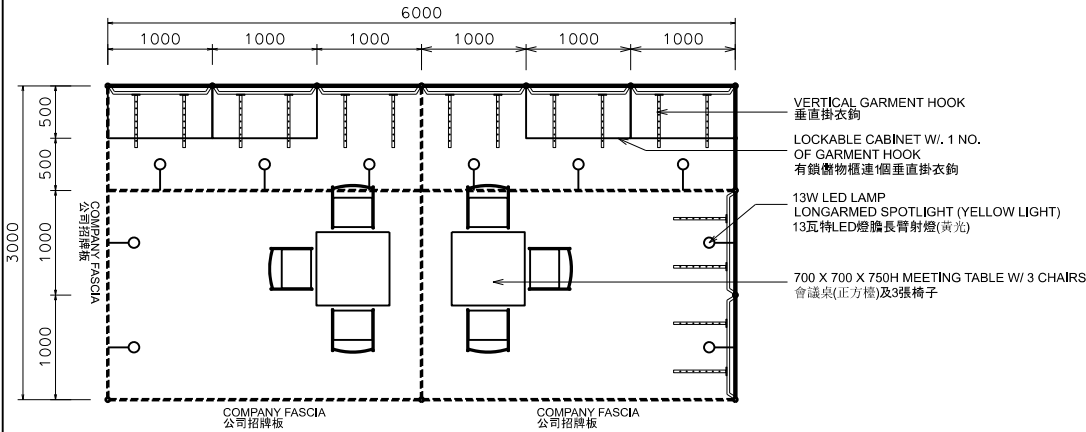

## 6M x 3M Left Corner Booth (Garment Hook)

六米乘三米左邊角位展台(掛鉤)

PLAN  
平面圖

PERSPECTIVE  
透視圖

ELEVATION  
正面圖

BOOTH SPECIFICATIONS		QTY.
	1000W x 500D x 750H CABINET	4
	VERTICAL GARMENT RAIL	8
	13W LED LAMP LONGARMED SPOTLIGHT (YELLOW LIGHT)	10
	700W x 700D x 750H MEETING TABLE	2
	BLACK LEATHER CHAIR	6
	CEILING BEAM	9M
	RUBBISH BIN & CARPET (18sqm.)	