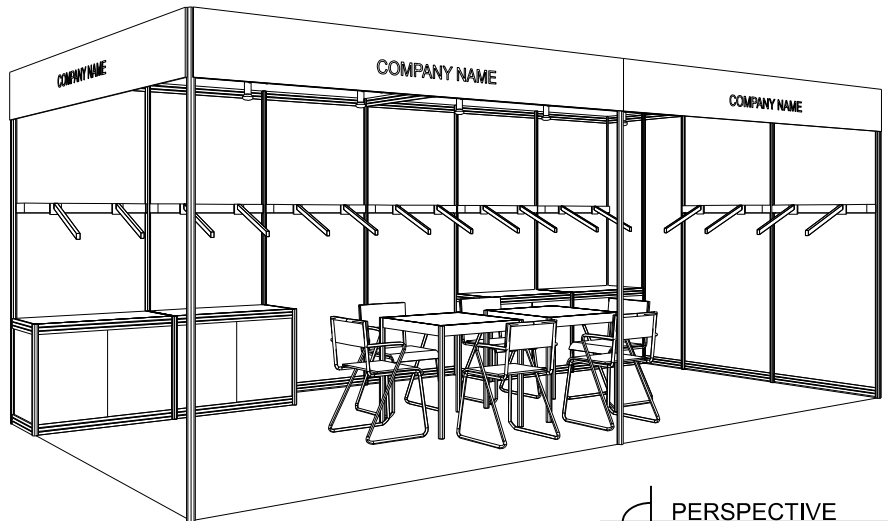

## 6M x 3M Left Corner Booth (Garment Hook)

六米乘三米左邊角位展台(掛鉤)

PLAN  
平面圖

PERSPECTIVE  
透視圖

ELEVATION  
正面圖

BOOTH SPECIFICATIONS		QTY.
	1000W x 500D x 750H CABINET	4
	VERTICAL GARMENT RAIL	8
	13W LED LAMP LONGARMED SPOTLIGHT (YELLOW LIGHT)	10
	700W x 700D x 750H MEETING TABLE	2
	BLACK LEATHER CHAIR	6
	CEILING BEAM	9M
	RUBBISH BIN & CARPET (18sqm.)	

Garment hanger will not be included as basic booth facilities.

攤位設施不包括衣架

\*The Hong Kong Trade Development Council reserves the right to change the configuration if necessary.

\*如有需要，香港貿易發展局可有權更改攤位結構。

2017/09/23 4:25:36 PM