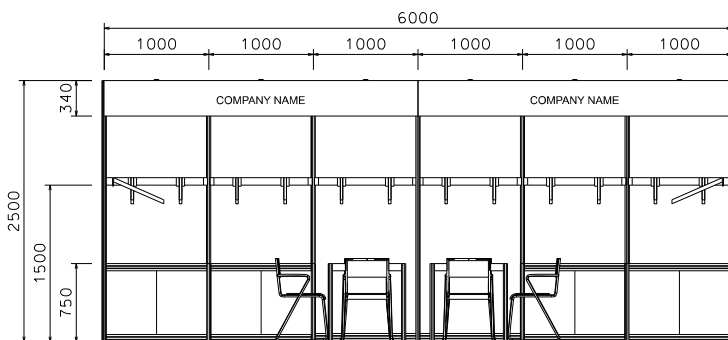

## 6M x 3M Left Corner Booth (Garment Hook)

六米乘三米左邊角位展台(掛鉤)

PLAN  
平面圖

PERSPECTIVE  
透視圖

ELEVATION  
正面圖

BOOTH SPECIFICATIONS		QTY.
	1000W x 500D x 750H CABINET	4
	VERTICAL GARMENT RAIL	8
	13W LED LAMP LONGARMED SPOTLIGHT (YELLOW LIGHT)	10
	700W x 700D x 750H MEETING TABLE	2
	BLACK LEATHER CHAIR	6
	CEILING BEAM	9M
	RUBBISH BIN & CARPET (18sqm.)	

Garment hanger will not be included as basic booth facilities.

攤位設施不包括衣架

\*The Hong Kong Trade Development Council reserves the right to change the configuration if necessary.

\*如有需要，香港貿易發展局可有權更改攤位結構。

2017/09/23 4:25:36 PM