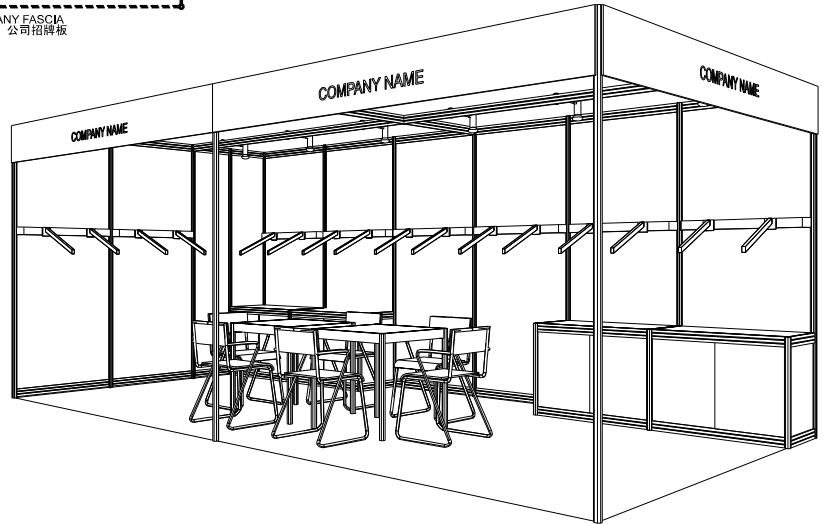

6M x 3M Right Corner Booth (Garment Hook)

六米乘三米右邊角位展台(掛鉤)

BOOTH SPECIFICATIONS		QTY.
	1000W x 500D x 750H CABINET	4
	VERTICAL GARMENT RAIL	8
	13W LED LAMP LONGARMED SPOTLIGHT (YELLOW LIGHT)	10
	700W x 700D x 750H MEETING TABLE	2
	BLACK LEATHER CHAIR	6
	CEILING BEAM	9M
	RUBBISH BIN & CARPET (18sqm.)	

Garment hanger will not be included as basic booth facilities.

攤位設施不包括衣架

*The Hong Kong Trade Development Council reserves the right to change the configuration if necessary.

*如有需要，香港貿易發展局可作攤位配置調整。