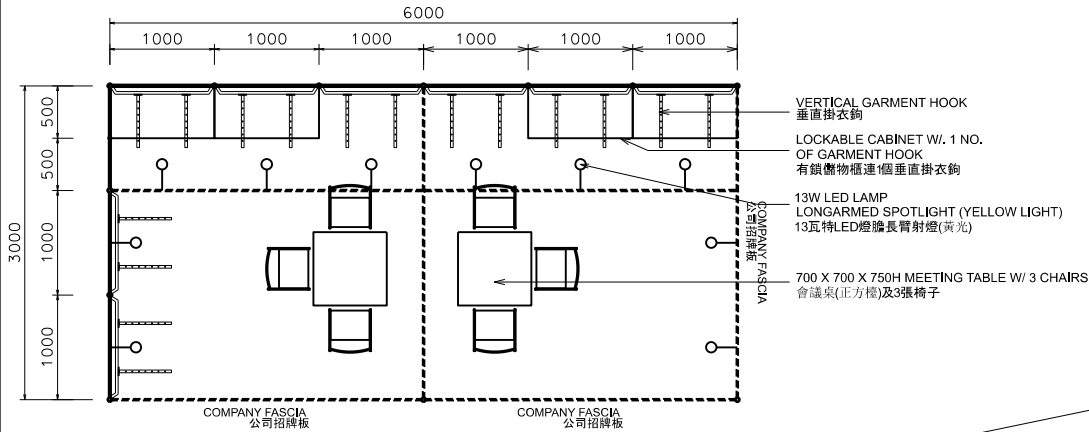

6M x 3M Right Corner Booth (Garment Hook)

六米乘三米右邊角位展台(掛鉤)

BOOTH SPECIFICATIONS		QTY.
	1000W x 500D x 750H CABINET	4
	VERTICAL GARMENT RAIL	8
	13W LED LAMP LONGARMED SPOTLIGHT (YELLOW LIGHT)	10
	700W x 700D x 750H MEETING TABLE	2
	BLACK LEATHER CHAIR	6
	CEILING BEAM	9M
	RUBBISH BIN & CARPET (18sqm.)	

Garment hanger will not be included as basic booth facilities.

攤位設施不包括衣架

*The Hong Kong Trade Development Council reserves the right to change the configuration if necessary.

*如有需要，香港貿易發展局可作攤位配置調整。