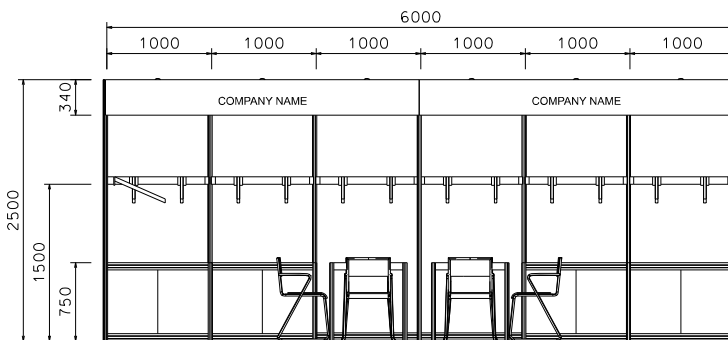

6M x 3M Right Corner Booth (Garment Hook)

六米乘三米右邊角位展台(掛鉤)

BOOTH SPECIFICATIONS		QTY.
	1000W x 500D x 750H CABINET	4
	VERTICAL GARMENT RAIL	8
	13W LED LAMP LONGARMED SPOTLIGHT (YELLOW LIGHT)	10
	700W x 700D x 750H MEETING TABLE	2
	BLACK LEATHER CHAIR	6
	CEILING BEAM	9M
	RUBBISH BIN & CARPET (18sqm.)	

Garment hanger will not be included as basic booth facilities.

攤位設施不包括衣架

*The Hong Kong Trade Development Council reserves the right to change the configuration if necessary.

*如有需要，香港貿易發展局可作攤位配置調整。