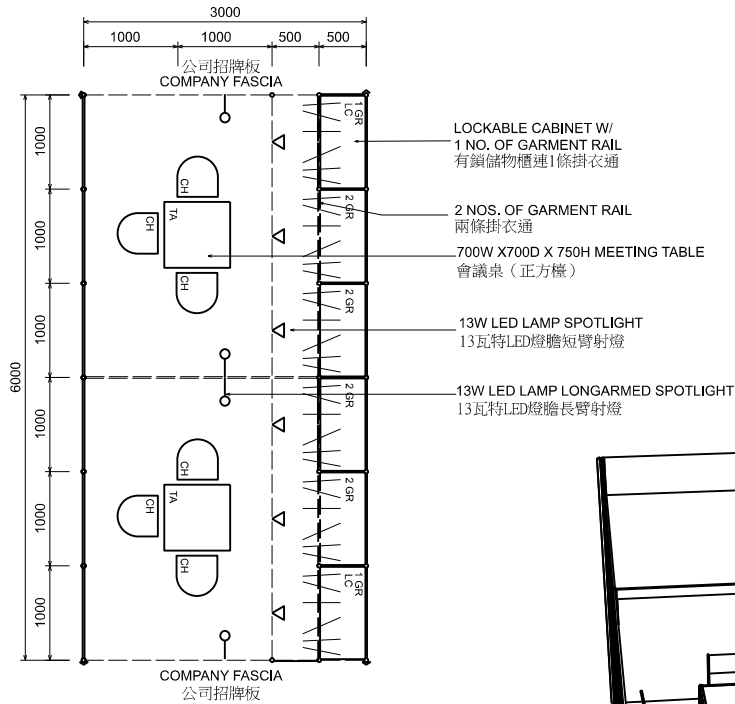

3M x 6M Standard Garment Booth (2 Sides Open)

三米乘六米標準成衣展台 (兩邊通道)

PLAN
平面圖

PERSPECTIVE
透視圖

ELEVATION
正面圖

BOOTH SPECIFICATIONS 攤位規格		QTY.
LC	1000W x 500D x 750H CABINET 有鎖儲物櫃	2
GR	GARMENT RAIL 掛衣通	10
▽	13W LED LAMP SPOTLIGHT (YELLOW LIGHT) 13瓦特LED燈膽短臂射燈 (黃光)	6
⌋	13W LED LAMP LONGARMED SPOTLIGHT (YELLOW LIGHT) 13瓦特LED燈膽長臂射燈 (黃光)	4
TA	700W x 700D x 750H MEETING TABLE 會議桌 (正方檯)	2
CH	BLACK LEATHER CHAIR 黑皮椅	6
---	CEILING BEAM 天花樑	9M
RUBBISH BIN & CARPET (18sqm.) 廢紙箱及地毯		

Garment hanger will not be included as basic booth facilities.

攤位設施不包括衣架

*The Hong Kong Trade Development Council reserves the right to change the configuration if necessary.

*如有需要，香港貿易發展局有權更改攤位結構